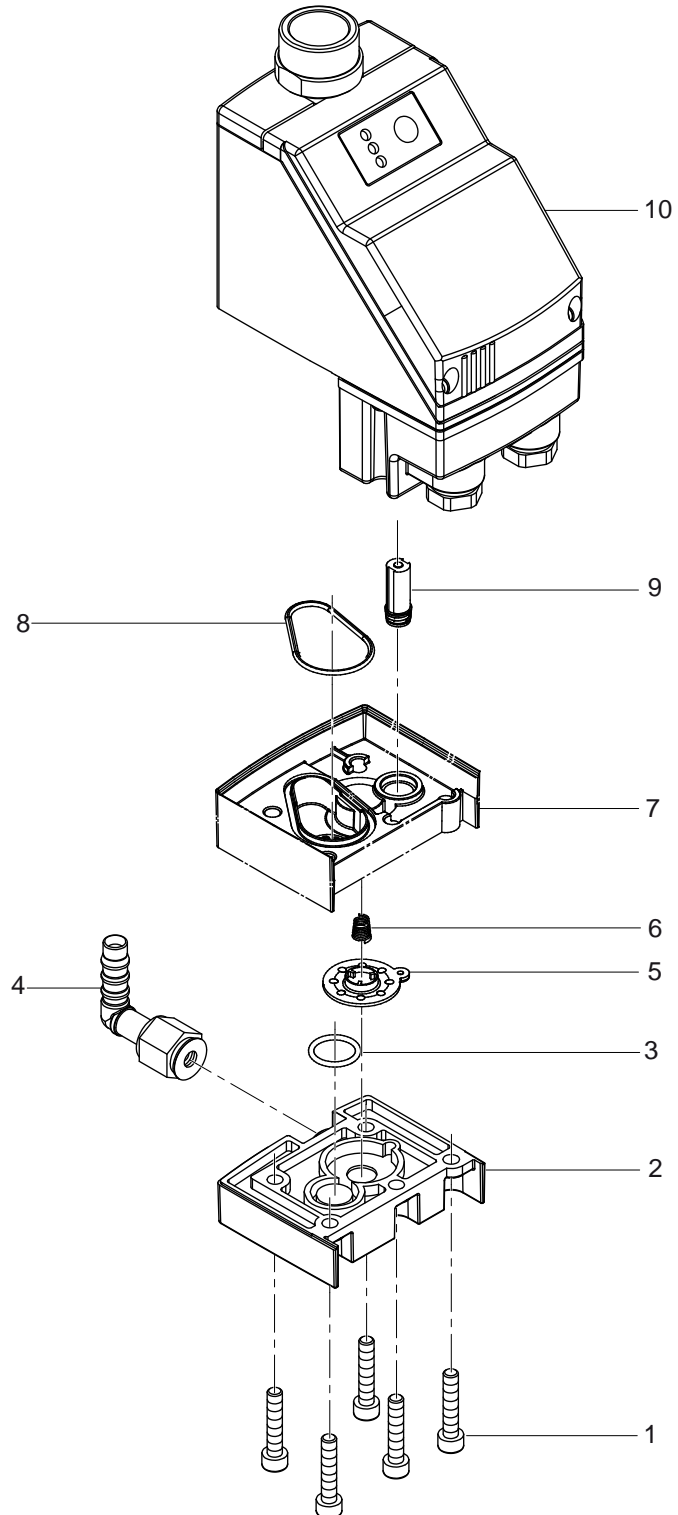

538679 PWEA-AC-6A Condensate drain - Series: All

## 538679 PWEA-AC-6A Condensate drain - Series: All

Pos.	Part no.	Type	Note	Qty.	Unit
A	710356	PWEA-...- Set of wearing parts	Spare parts: 3, 5, 6, 8, 9	1	PC
1			Not available	1	PC
2			Not available	1	PC
3			Not available separately, see position A	1	PC
4		PWEA-...- Elbow	Not available	1	PC
5			Not available separately, see position A	1	PC
6			Not available separately, see position A	1	PC
7			Not available	1	PC
8			Not available separately, see position A	1	PC
9			Not available separately, see position A	1	PC
10			Not available	1	PC