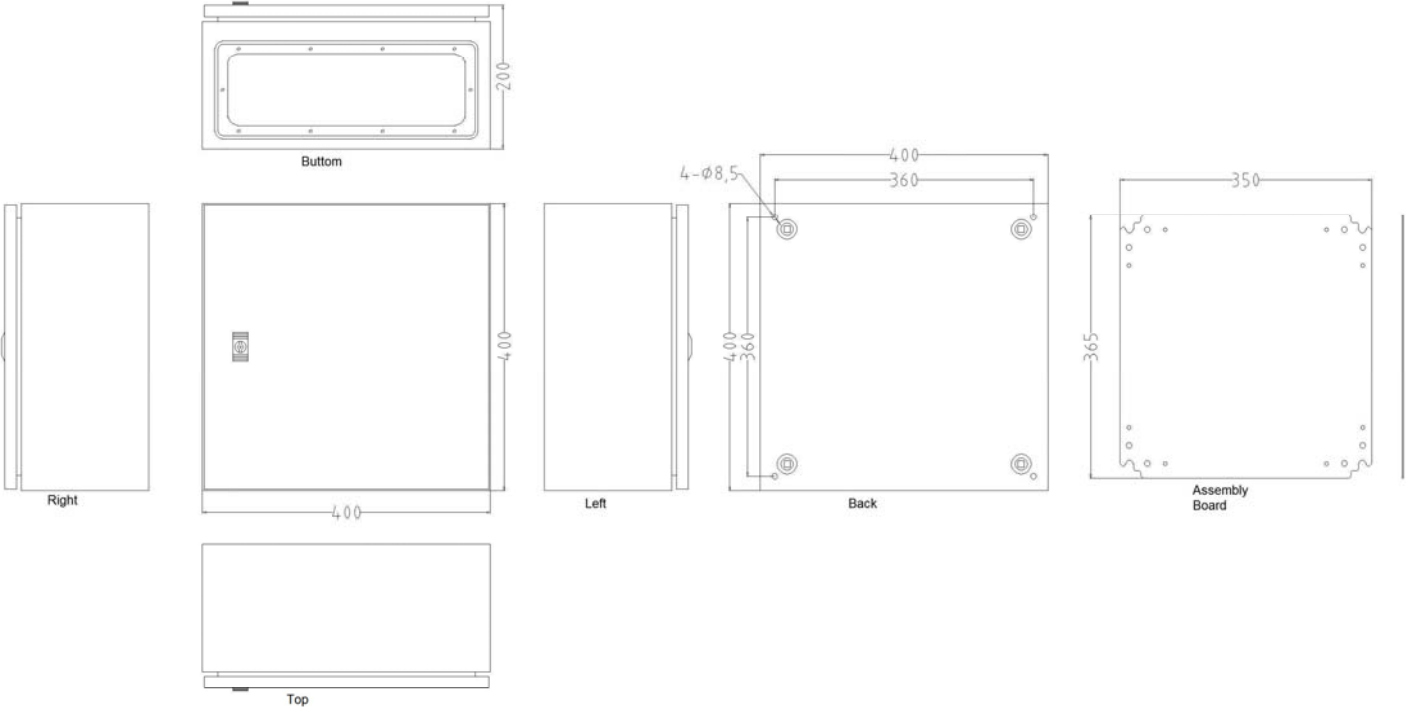

# Mild Steel IP66 Wall Box, 400x400x200mm

unit: +/-0.5mm