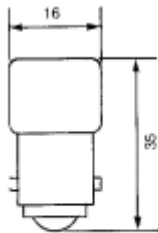

### BA9s Filament Indicator Lamp

RS Stock number 339-3383

Dimensions: (mm)

Fig.A

#### Specification

Current	200mA
Diameter	16mm
Lamp Base	Ba15d
Bulb Type	T16
Luminosity	30Lm $\pm$ 20%
Voltage	24V