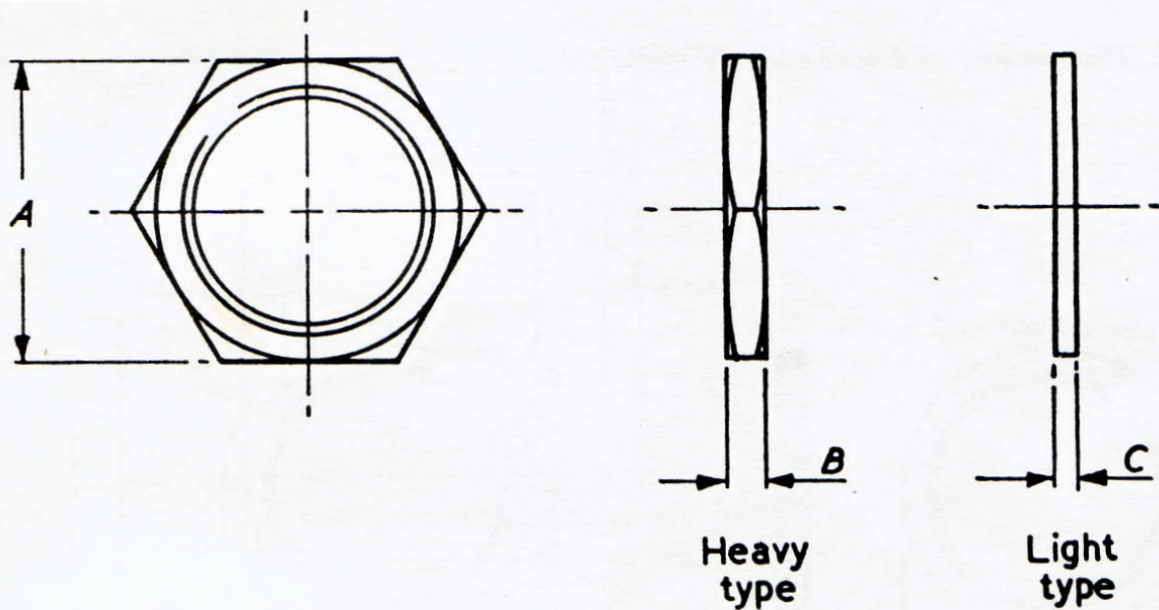

ENGLISH

Specifications:

Colour	Black
Material	Steel
Thread Size	M16
Width	22 mm

ALL DIMENSIONS ARE IN MILLIMETRES

Nominal size	A nom.	B min. heavy	C min. light
16	22	4.4	2.87
20	27	4.4	2.87
25	36	5.9	2.87
32	41	5.9	2.87