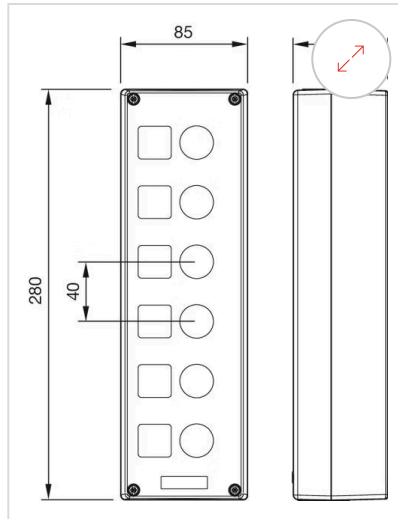

### OTHER

**Short Description:** Enclosure, 280 mm x 85 mm x 64 mm, Plastic, Grey

**Title Accessory:** Enclosure

**Dimension:** 280 mm x 85 mm x 64 mm

**Material:** Plastic

**Product attributes:** 6 mounting holes Ø 22.3 mm, top and bottom 1 x M25

**Mounting cut-outs:**

**Dimension drawings:**

for Part No. 45-470.1802