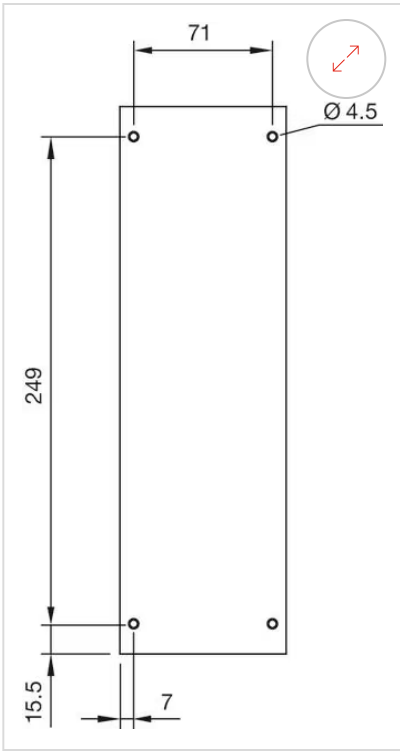

### OTHER

**Short Description:** Enclosure, 280 mm x 85 mm x 64 mm, Plastic, Grey

**Title Accessory:** Enclosure

**Dimension:** 280 mm x 85 mm x 64 mm

**Material:** Plastic

**Product attributes:** 6 mounting holes Ø 22.3 mm, top and bottom 1 x M25

**Mounting cut-outs:**

**Dimension drawings:**

for Part No. 45-470.1802