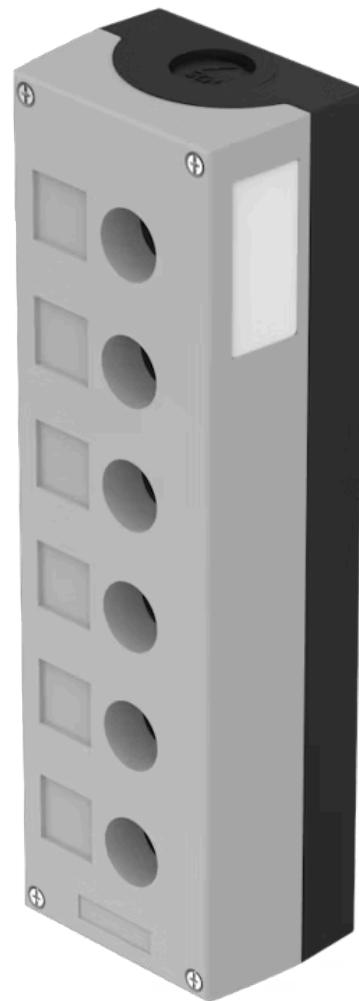

Enclosure

45-470.1802

Distribution by
Rs-online

<https://rs-online.eao.com/p/45-470.1802>