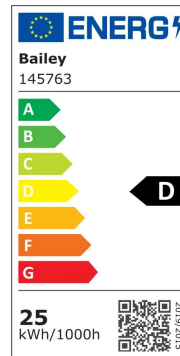

LED Ecobasic T5 AC 1149 G5 25W (54W) 3750lm HO 865

Article number: 145763

BAI Ecobasic T5 AC LED Tube 16x1149mm G5 25W (54W) 6500K HO 3750lm Glass 270° Direct 120V-130V 230V-240V AC Input Not dimmable LED-lamp

LED T5 tubes for operation on mains voltage with which existing fixtures can be upgraded to LED quickly and easily. Installation: Connect directly to the mains. Not suitable for use with conventional and / or electronic control gear. Not suitable for emergency lighting. Ambient temperature range: -20°C to +50°C.