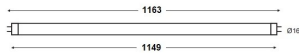

LED Ecobasic T5 AC 1149 G5 25W (54W) 3750lm HO 865

Article number: 145763

BAI Ecobasic T5 AC LED Tube 16x1149mm G5 25W (54W) 6500K HO 3750lm Glass 270° Direct 120V-130V 230V-240V AC Input Not dimmable LED-lamp

LED T5 tubes for operation on mains voltage with which existing fixtures can be upgraded to LED quickly and easily. Installation: Connect directly to the mains. Not suitable for use with conventional and / or electronic control gear. Not suitable for emergency lighting. Ambient temperature range: -20°C to +50°C.

General ETIM properties

ETIM group	Lamps
ETIM class	LED-lamp/Multi-LED
Name	LED Ecobasic T5 AC 1149 G5 25W (54W) 3750lm HO 865
Brand	Bailey
Productseries	Ecobasic LED tube
Producttype	T5 AC