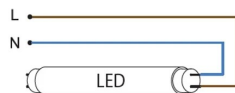

T5 AC Wiring diagram - Single ended