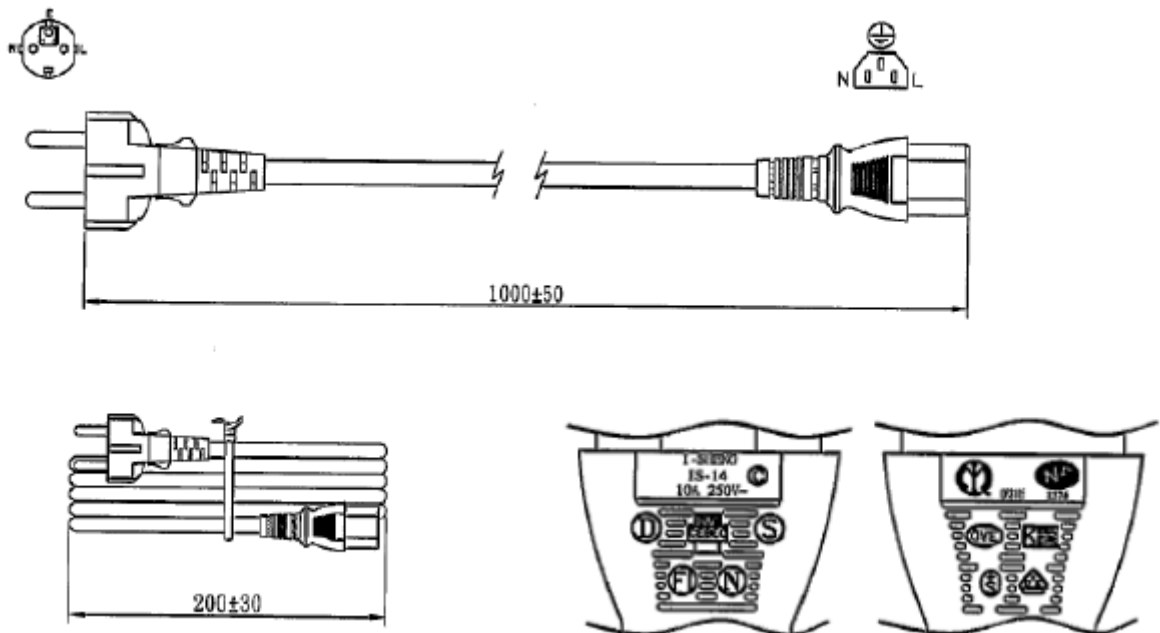

# RS Pro Black Power Cable Assembly CEE 7/7 Plug to C13

RS Stock No: 626-6751

Dimensions: mm

## Specifications:

- Connector A: CEE 7/7 Plug
- Connector B: C13
- Sheath Colour: Black
- Wire Size: 1mm<sup>2</sup>