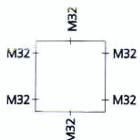

100 x 100 x 50 mm

IP 54 junction box according to E DIN IEC 60998-2-5, $U_i=690\text{ V}$,
Duroplastic, halogen-free
 With IP 54 adapters and M25 sealing plugs
 Seal range 9-18,5 mm

WK 060 L – empty, grey

406 906 01 30 / 3

WK 060 – 6²,
 grey, 5 pole screw terminal 6 mm²

406 406 01 30 / 3

Recommended Accessories:

IP 68 cable gland with lock nut
 M25 (seal range 7 - 16 mm)
 Lead seal set

227 425 01 25
 450 010 01 10

WK 100

115 x 115 x 66 mm

IP 54 junction box according to E DIN IEC 60998-2-5, $U_i=690\text{ V}$,
Duroplastic, halogen-free
 With IP 54 adapters and M32 sealing plugs
 Seal range 13-23 mm, with lead seal set