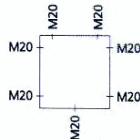

Type

WK 007

80 x 80 x 38 mm

Description

IP 54 junction box, $U_i=400\text{ V}$,
Duroplastic, halogen-free
 With IP 54 adapters and M16 sealing plugs
 Seal range 6-10 mm

Order No. Packing Qty

WK 007 L – empty, grey

402 907 01 60 / 5

WK 007 – 2,5²,
 grey, 5 pole screw terminal 2,5 mm²

402 407 01 60 / 5

WK 040

87 x 87 x 45 mm

IP 54 junction box according to E DIN IEC 60998-2-5, $U_i=690\text{ V}$,
Duroplastic, halogen-free
 With IP 54 adapters and M20 sealing plugs
 Seal range 8-13,5 mm

100 x 100 x 50 mm

IP 54 junction box according to E DIN IEC 60998-2-5, $U_i=690\text{ V}$,
Duroplastic, halogen-free
 With IP 54 adapters and M25 sealing plugs
 Seal range 9-18,5 mm

WK 060 L – empty, grey

WK 100

115 x 115 x 66 mm

IP 54 junction box according to E DIN IEC 60998-2-5, $U_i=690\text{ V}$,
Duroplastic, halogen-free
 With IP 54 adapters and M32 sealing plugs
 Seal range 13-23 mm, with lead seal set