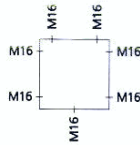

Type

WK 007

80 x 80 x 38 mm

Description

IP 54 junction box, $U_i=400\text{ V}$,
Duroplastic, halogen-free
 With IP 54 adapters and M16 sealing plugs
 Seal range 6-10 mm

Order No. Packing Qty

WK 007 L – empty, grey

402 907 01 60 / 5

WK 007 – 2,5²,
 grey, 5 pole screw terminal 2,5 mm²

402 407 01 60 / 5

WK 040

87 x 87 x 45 mm

IP 54 junction box according to E DIN IEC 60998-2-5, $U_i=690\text{ V}$,
Duroplastic, halogen-free
 With IP 54 adapters and M20 sealing plugs
 Seal range 8-13,5 mm

100 x 100 x 50 mm

IP 54 junction box according to E DIN IEC 60998-2-5, $U_i=690\text{ V}$,
Duroplastic, halogen-free
 With IP 54 adapters and M25 sealing plugs
 Seal range 9-18,5 mm

WK 060 L – empty, grey

WK 100

115 x 115 x 66 mm

IP 54 junction box according to E DIN IEC 60998-2-5, $U_i=690\text{ V}$,
Duroplastic, halogen-free
 With IP 54 adapters and M32 sealing plugs
 Seal range 13-23 mm, with lead seal set