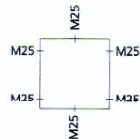

WK 040 L – empty, grey

404 907 01 60 / 3

WK 040 – 4²,
 grey, 5 pole screw terminal 4 mm²

404 407 01 60 / 3

Recommended Accessories:

IP 68 cable gland with lock nut
 M20 (seal range 6 - 12 mm)

227 420 01 50

WK 060

100 x 100 x 50 mm

IP 54 junction box according to E DIN IEC 60998-2-5, $U_i=690\text{ V}$,
Duroplastic, halogen-free
 With IP 54 adapters and M25 sealing plugs
 Seal range 9-18,5 mm

WK 060 L – empty, grey

406 906 01 30 / 3

WK 060 – 6²,
 grey, 5 pole screw terminal 6 mm²

406 406 01 30 / 3

Recommended Accessories:

IP 68 cable gland with lock nut
 M25 (seal range 7 - 16 mm)
 Lead seal set

227 425 01 25
 450 010 01 10

WK 100

115 x 115 x 66 mm

IP 54 junction box according to E DIN IEC 60998-2-5, $U_i=690\text{ V}$,
Duroplastic, halogen-free
 With IP 54 adapters and M32 sealing plugs
 Seal range 13-23 mm, with lead seal set