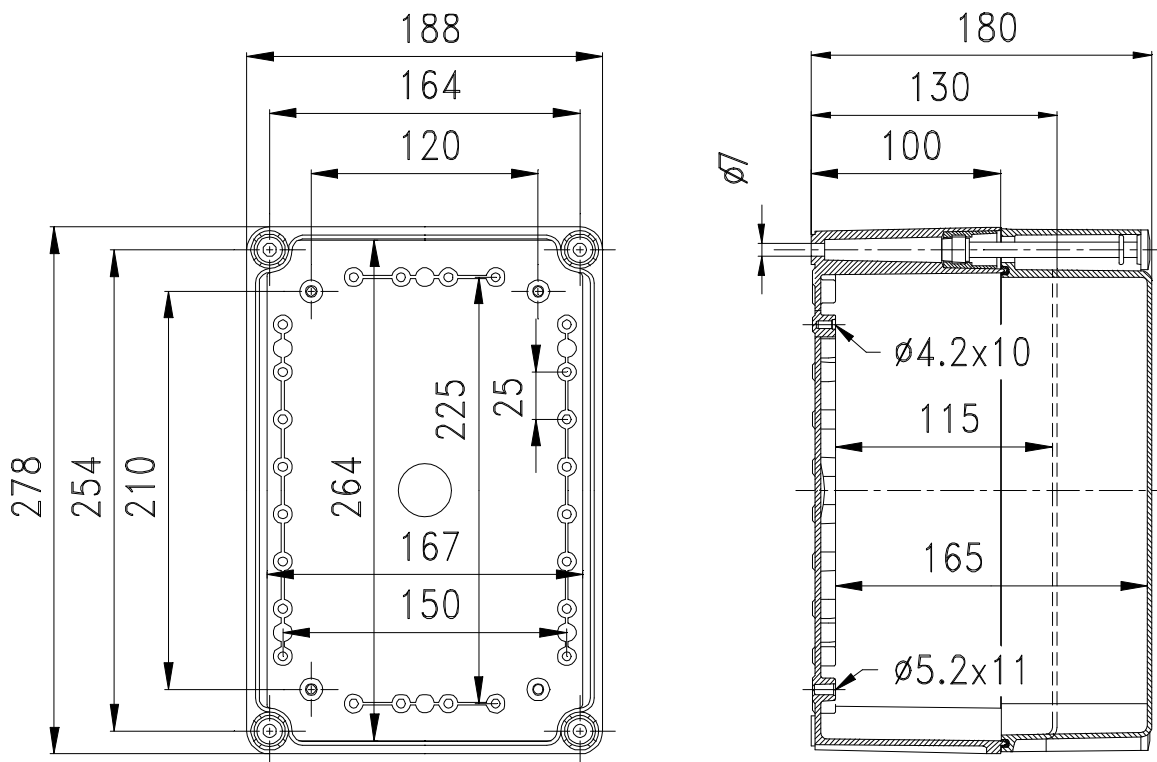

This is a sample photo.

ORDER SYMBOL: PC 281913T

EL.number **EAN:** 6418074005434

Sweden:
Denmark:
Finland: 3423805

INCLUDING:
Enclosure body, cover, 4 slotted cover screws, and mounting screws.

APPROVALS:
USA: UL Type 1, 3, 3S, 4, 4X, 12 (E75645 Vol.1 Sec.2); UL 94-V0
EURO: IP 67; UL 94-V0
OTHERS: IEC 529, CE, EEI, SETI 154171-01, CSA LR 49336-7

FIBOX SOLID PC

TECHNICAL INFORMATION:

Standard colour: RAL 7035	Temp.range in cont. use: Max. +80 °C
Ingress protection: IP 67 (IEC 529)	Temp. range of material: - 40 °C - + 120 °C
Flame resistance: UL 94-V2	