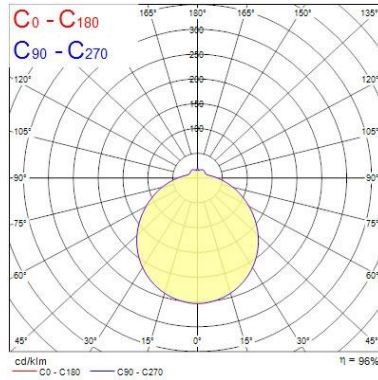

Optical data

Colour temperature (K)	3000
CRI (Ra)	80
Distribution type	Direct
Luminous flux (lm)	800
Light colour	Warm white
LOR (%)	100

Physical data

Colour	White
Diffuser finish	Opal
Height (mm)	85
IK rating	IK03
IP rating	IP44
Lamp included	Integrated
Length (mm)	260
Reflector finish	Diffuser
Weight (kg)	0.4
Width (mm)	260
Included lamp	Integrated LED

Electrical data

Electrical protection	CLASS I
Efficacy (Rated) (lm/w)	65
Total power consumption (W)	12

SylCircle SYLCIRCLE 12W 800LM 0043281

Voltage (V)

220-240

PHOTOMETRY

0.5	1.64	E(0°) E(C0)	98.6°	789 54
1.0	3.28	E(0°) E(C0)	98.6°	192 14
1.5	4.91	E(0°) E(C0)	98.6°	88 6
2.0	6.55	E(0°) E(C0)	98.6°	48 3
2.5	8.19	E(0°) E(C0)	98.6°	31 2
3.0	9.83	E(0°) E(C0)	98.6°	21 2

Distance [m] Cone diameter [m] Illuminance [lx]
 — C0 - C180 (Half beam angle: 117.2°)

TECHNICAL DRAWINGS

SylCircle

SYLCIRCLE 12W 800LM

0043281

SYLVANIA 0043281

 This luminaire contains built in LED lamps.

 } LED