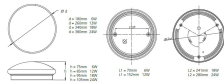

Optical data

Colour temperature (K)	3000
CRI (Ra)	80
Distribution type	Direct
Luminous flux (lm)	800
Light colour	Warm white
LOR (%)	100

Physical data

Colour	White
Diffuser finish	Opal
Height (mm)	85
IK rating	IK03
IP rating	IP44
Lamp included	Integrated
Length (mm)	260
Reflector finish	Diffuser
Weight (kg)	0.4
Width (mm)	260
Included lamp	Integrated LED

Electrical data

Electrical protection	CLASS I
Efficacy (Rated) (lm/w)	65
Total power consumption (W)	12

SylCircle SYLCIRCLE 12W 800LM 0043281

Voltage (V)

220-240

PHOTOMETRY

0.5	1.64	E(0°) E(C0)	98.6°	789 54
1.0	3.28	E(0°) E(C0)	98.6°	192 14
1.5	4.91	E(0°) E(C0)	98.6°	88 6
2.0	6.55	E(0°) E(C0)	98.6°	48 3
2.5	8.19	E(0°) E(C0)	98.6°	31 2
3.0	9.83	E(0°) E(C0)	98.6°	21 2

Distance [m] Cone diameter [m] Illuminance [lx]
 — C0 - C180 (Half beam angle: 117.2°)

TECHNICAL DRAWINGS

SylCircle

SYLCIRCLE 12W 800LM

0043281

SYLVANIA 0043281

 This luminaire contains built in LED lamps.

 } LED