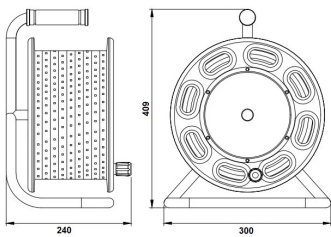

General ETIM properties

ETIM group	Luminaires
ETIM class	Light ribbon/-hose/-strip
Name	RoBust LED Rope SafeGlow 25M 12W/m 1000lm/m 6500K on Reel
Brand	Bailey
Productseries	RoBust LED rope plus
Producttype	12W/m SafeGlow