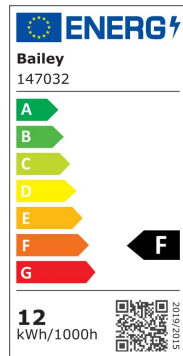

Robust LED SafeGlow – Light and Safety Combined. The Robust LED SafeGlow is part of the trusted Robust LED Rope Plus series, meaning all compatible accessories from this line can be easily connected. It emits a strong 1000 lm/W cool white light (6500K) just like a standard Robust LED Rope, but with one major advantage: a built-in phosphor strip that glows for 10–15 minutes after power loss. An ideal emergency lighting solution to guide you safely out during a blackout. The 25-meter-long light rope comes on a convenient roll-up reel, making it easy to transport between job sites. Reliable. Durable. Safe.

ETIM specifications

Total length [m]	25
Luminous flux per meter [lm]	1000
Colour temperature [K]	6500 - 6500
Colour of light	White
Lamp voltage [V]	220 - 240
Degree of protection (IP)	IP65
Model	Hose
Mounting method	Other
Lamp type	LED not exchangeable
Number of nodes per meter	180
Lamp power per meter [W]	12
Voltage type	AC
Beam angle [°]	120
Type of control gear	LED operating device voltage-controlled
Suitable for dimmer	Yes
Exchangeable control gear	Yes
Rated lifetime L70/B50 at 25 °C [h]	30000
Lumen maintenance at median useful life of 50,000 h at 25 °C ambient (tq) [%]	70
Failure rate at median useful life of 50,000 h at 25 °C ambient (tq) [%]	50
Max. system power [W]	300
Constant light output (CLO)	Yes
Colour rendering index CRI	80-89
Power factor	0.9
Colour of light adjustable	No
Luminous flux adjustable	No
Beam angle adjustable	No
Width [mm]	16
Height/depth [mm]	8
Lowest bending radius [mm]	68
Luminaire efficacy [lm/W]	83
Length of particular segments [mm]	1000
With end piece	Yes
With connection set	Yes
With protective cover	Yes
Self-adhesive	No
Type of wiring	Loop-through wiring included
Number of poles	2
Conductor cross section [mm²]	1.5
Connection type	Other
Compatible with Apple HomeKit	No
Compatible with Google Assistant	No