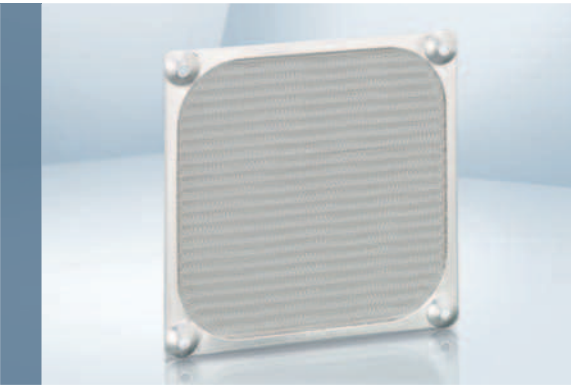

Filter fan guards

119 x 119

- **Material:** Filter guard LZ40 N: black, fiberglass-reinforced plastic with inserted wire mesh LZ60.
Coarse filter LZ60: stainless steel wire mesh
Mounting lug LZ40-1 for mounting