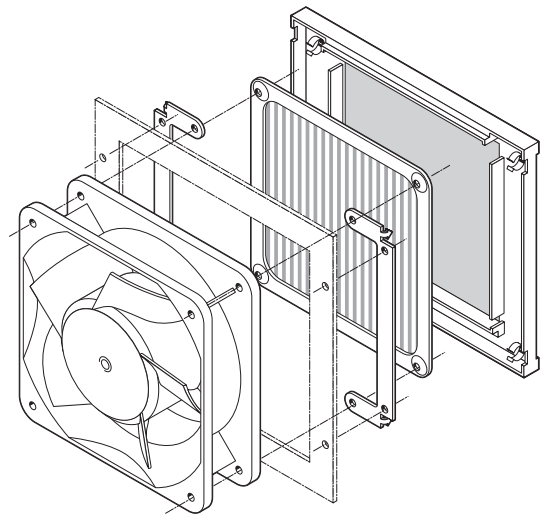

Filter fan guards

119 x 119

- **Material:** Filter guard LZ40 N: black, fiberglass-reinforced plastic with inserted wire mesh LZ60.
Coarse filter LZ60: stainless steel wire mesh
Mounting lug LZ40-1 for mounting

DC fan series	AC fan series	ACi fan series
4400 F	AC 4300	ACi 4400
4400 FN	9900	ACi 4400 N
4300 N	4000 N	
4400	4000 Z	
4100 N	AC 4400 FN	
DV 4100		

Subject to change All measurements are given in mm.

LZ40N Filter guard