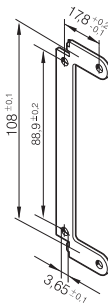

Filter fan guards

119 x 119

- **Material:** Filter guard LZ40 N: black, fiberglass-reinforced plastic with inserted wire mesh LZ60.
Coarse filter LZ60: stainless steel wire mesh
Mounting lug LZ40-1 for mounting

DC fan series	AC fan series	ACi fan series
4400 F	AC 4300	ACi 4400
4400 FN	9900	ACi 4400 N
4300 N	4000 N	
4400	4000 Z	
4100 N	AC 4400 FN	
DV 4100		

Subject to change All measurements are given in mm.

LZ40N Filter guard

LZ40-1 Mounting lug

LZ60 Coarse filter