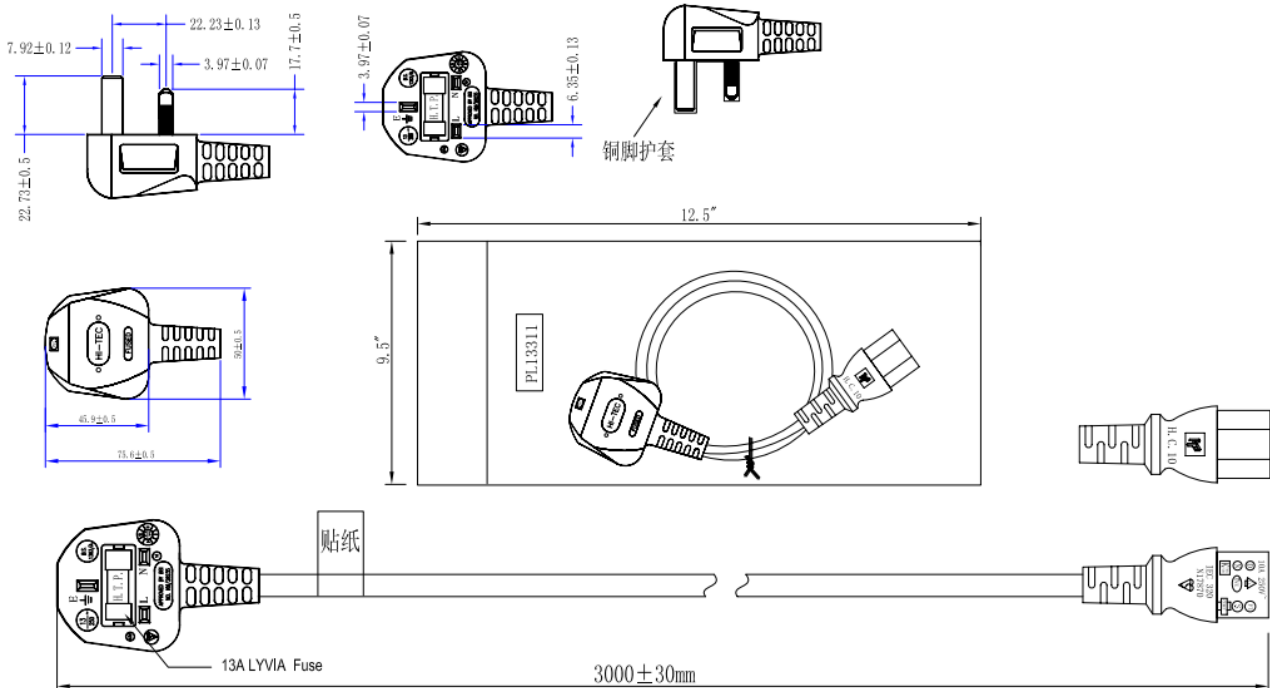

## RS 2m Black Power Cable Assembly BS 1363 Plug 10 A to C 13, Right Angle, 250 V

RS Stock 426-389

### Dimensions: (mm)

CABLE MARKING: H05VV-F 3G1.0mm<sup>2</sup> <VDE> N19626 CCC A030116 No.2003010105097406 227 IEC 53(RVV) 300/500V 3X1.0mm<sup>2</sup> HIGH PROJECT LF

CABLE COLOR: BLACK