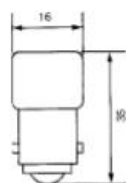

Datasheet

BA9s Filament Indicator Lamp

RS Stock number 339-3399

Dimensions: (mm)

Fig.A

Specification	
Current	250mA
Diameter	16mm
Lamp Base	Ba15d
Bulb Type	T16
Luminosity	45Lm \pm 20%
Voltage	24V