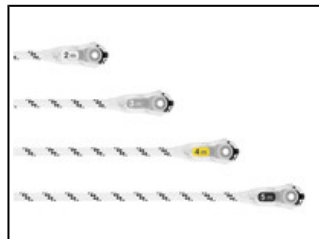

## GRILLON anchor

The adjustable GRILLON anchor can be used to quickly set a fixed anchor point. The length of rope required to set it is easily adjusted with the integrated self-locking device. The removable protective sheath allows smoother rope glide while protecting the rope from abrasive surfaces. It is available in four lengths.

The sewn terminations on both ends have a plastic sheath to keep the connector in position and protect the rope from abrasion.

Lanyard length is immediately identified by a color-coded label at the connector end.

---

**Short Description** Quick adjustment anchor

---

**Selling Points**

- Easy to use:
  - allows quick setting of an adjustable anchor that is longer than two meters
  - fine adjustment system allows easy adjustment of length and tension at the anchor point (1)
- Sewn terminations on both ends with plastic sheath to keep the connector in position and protect the rope from abrasion
- Removable protective sheath protects the rope from abrasive surfaces and allows smooth rope glide
- Available in four lengths: 2, 3, 4 and 5 m. Rope length is immediately identified by a color-coded label at the connector end.
- Replacement ropes available

(1) Tie a mule knot behind the GRILLON to lock the anchor.

---

**Specification**

- Material(s): nylon, polyester, aluminum
  - Certification(s): CE EN 795 B, EAC
-

**Specifications by reference**

Reference(s)	L052AA00	L052AA01	L052AA02	L052AA03
Length	2 m	3 m	4 m	5 m
Weight	480 g	560 g	640 g	720 g
Made in	FR	FR	FR	FR
Guarantee	3 years	3 years	3 years	3 years
Packing	1	1	1	1
Case quantity	10	9	6	6
EAN	3342540821491	3342540821507	3342540821514	3342540821521