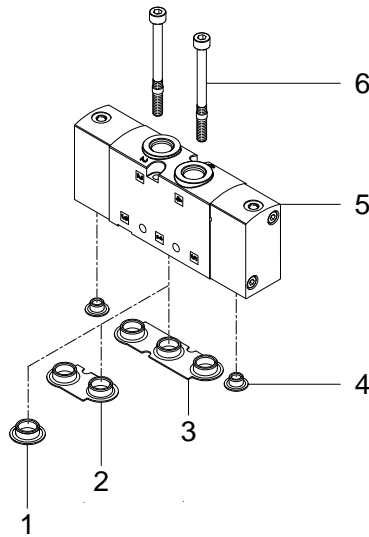

575576 VUWS-L30-M32C-A-G38 Pneumatic valve - Series: All

## 575576 VUWS-L30-M32C-A-G38 Pneumatic valve - Series: All

Pos.	Part no.	Type	Note	Qty.	Unit
A	8035637	VAME-B10-30-MK Assortment of spare parts	Spare parts: 1, 2, 3, 4, 6	1	PC
1		VUVS-G38 Seal	Not available separately, see position A	1	PC
2		VUVS-G38 Seal	Not available separately, see position A	1	PC
3		VUVS-G38 Seal	Not available separately, see position A	1	PC
4		VUVS-G18 Seal	Not available separately, see position A	2	PC
5		VUWS-L30 Pneumatic valve	Not available	1	PC
6		M5X60-10.9 Socket head screw	Not available separately, see position A Tightening torque 6 Nm / 4.4 lbf ft	2	PC