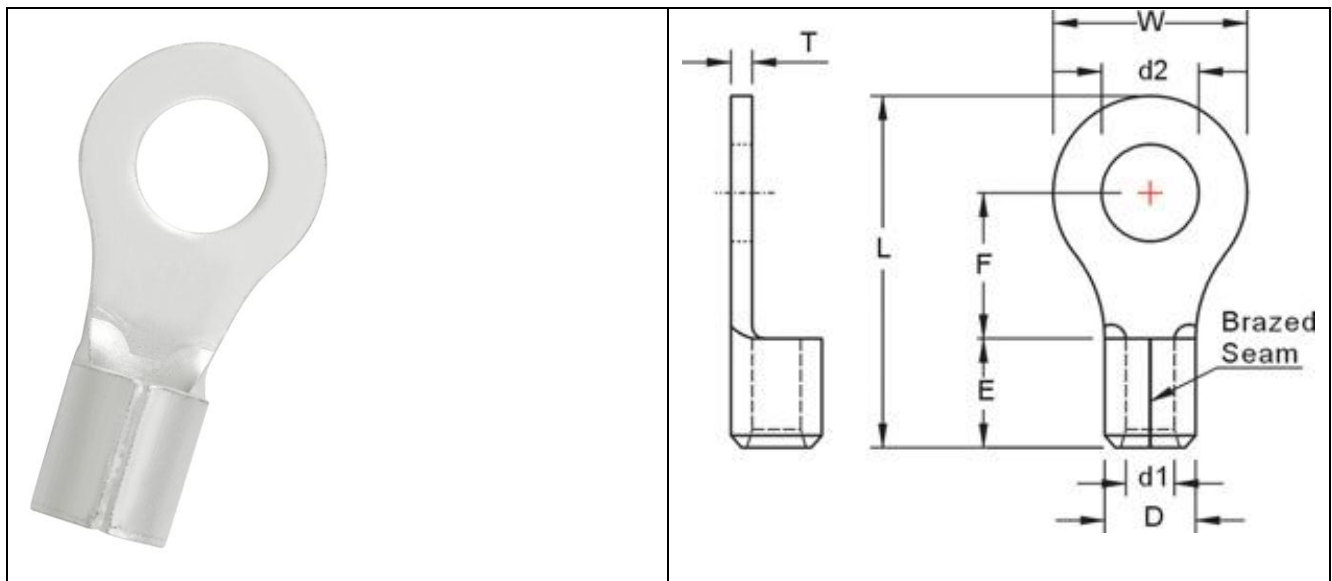

Datasheet

RS PRO NON-INSULATED RING TERMINALS

Stock number: 178-8629

MAXIMUM ELECTRIC CURRENT:

A.W.G.	6
AMP.	95

TERMINAL MATERIAL: COPPER
SURFACE TREATMENT: TIN PLATED

WIRE RANGE A.W.G. mm ²	ITEM NO. BRAZED SEAM	STUD SIZE 2 x d2	DIMENSION inch(mm)							
			W	F	L	E	D	d1	T	
6 A.W.G.	178-8629	5/16	0.331	0.63	0.559	1.28	0.413	0.354	0.228	0.059
14 mm ²			8.4	16	14.2	32.5	10.5	9.000	5.8	1.5