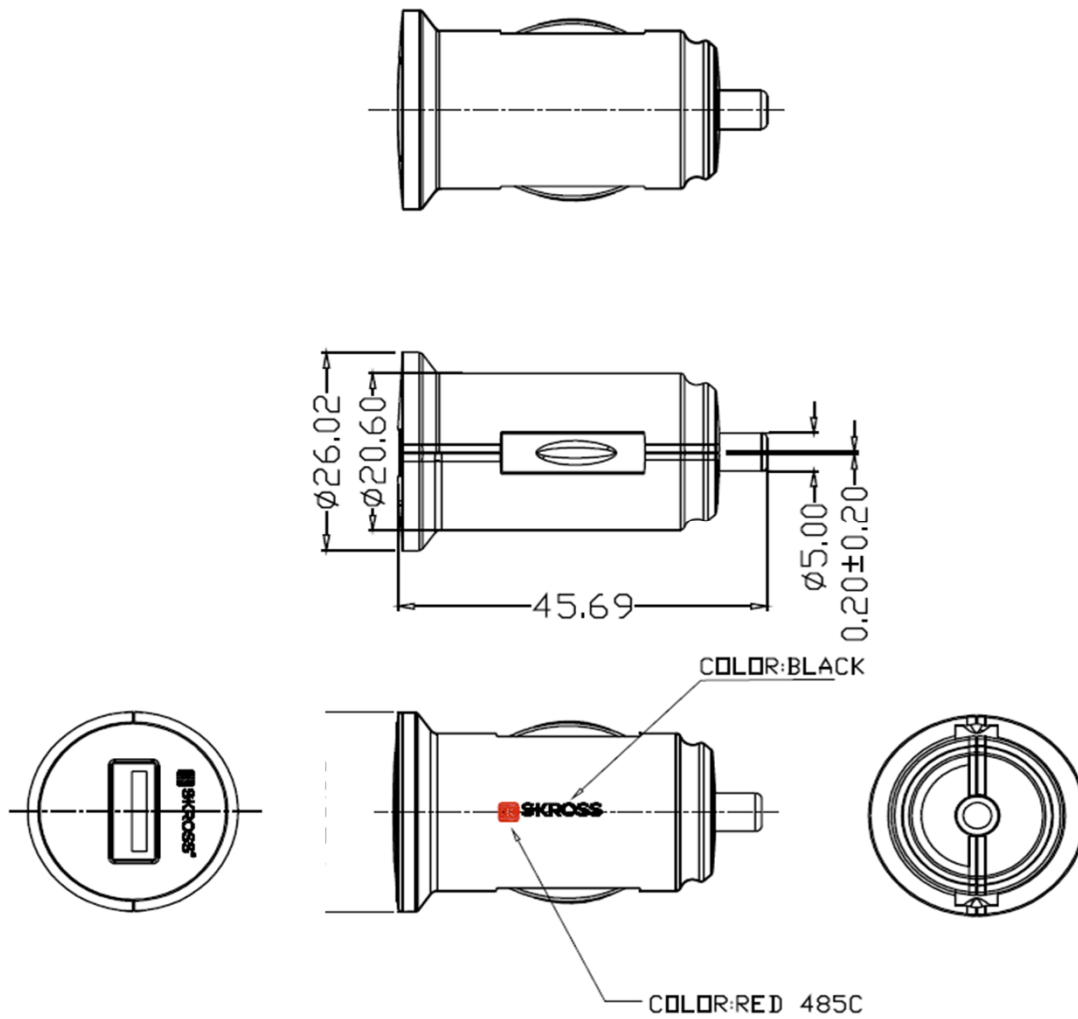

Weight

Charger: 12 g

Retail packaging: 36 g

Dimensions

Charger: L 20 mm W 20 mm H 45 mm

Retail packaging: L 215 mm W 85 mm H 28 mm

Standard colour: white

Dimension		Tolerance					
		A	B	C	✓	D	
linear	≤ 3	± 0.05	± 0.10	± 0.20		± 0.50	
	$> 3-6$	± 0.05	± 0.10	± 0.30		± 0.50	
	$> 6-30$	± 0.10	± 0.20	± 0.50		± 1.0	
	$> 30-120$	± 0.15	± 0.30	± 0.80		± 1.5	
	$> 120-400$	± 0.20	± 0.50	± 1.2		± 2.5	
radlur/ chamer	≤ 3	± 0.20	± 0.20	± 0.40		± 0.40	
	$> 3-6$	± 0.5	± 0.5	± 1.0		± 1.0	
	$> 6-30$	± 1.0	± 1.0	± 2.0		± 2.0	
Angle (the shorter edge)	≤ 10	$\pm 1^\circ$	$\pm 1^\circ$	$\pm 1^\circ 30'$		$\pm 3^\circ$	
	$> 10-50$	$\pm 30'$	$\pm 30'$	$\pm 1^\circ$		$\pm 2^\circ$	
	$> 50-120$	$\pm 20'$	$\pm 20'$	$\pm 30'$		$\pm 1^\circ$	

General tolerance unless otherwise noted, please refer to 3D for unshow dimensions