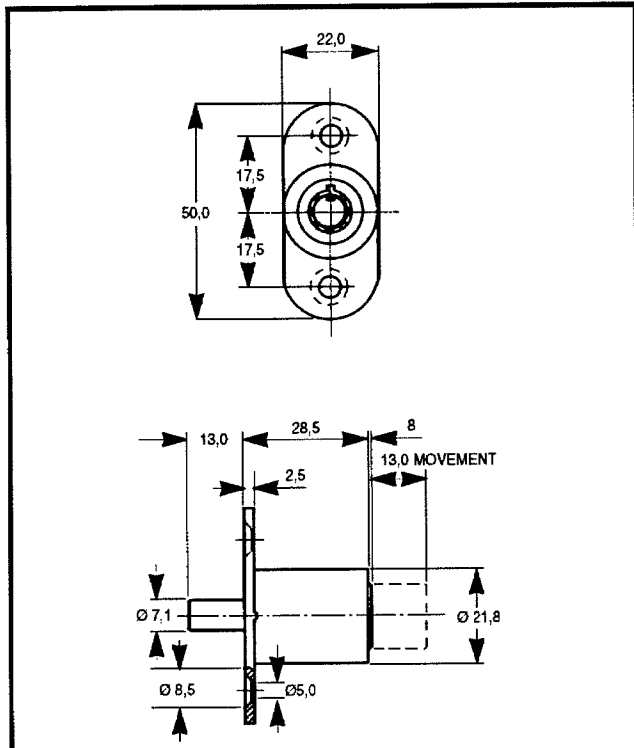

Radial Pin Tumbler Plunger Lock

4360

PRODUCT REFERENCE NUMBER	KEY SERIES	COMBINATIONS
4360 - 1400	28	10,000
4363 - 1400	28	10,000

STANDARD FINISH: BRIGHT CHROME
 NON-MASTERED ONLY
 ROSETTE SUPPLIED ON REQUEST
 10 PIN AVAILABLE ON REQUEST.
4363 DOES NOT HAVE FLANGE
 ANTI DRILL FEATURE AVAILABLE ON REQUEST.

4361

PRODUCT REFERENCE NUMBER	KEY SERIES	COMBINATIONS
4361 - 1400	28	10,000

STANDARD FINISH: BRIGHT CHROME
 NON-MASTERED ONLY
 10 PIN AVAILABLE ON REQUEST.
 ANTI DRILL FEATURE AVAILABLE ON REQUEST.

LOWE & FLETCHER LTD