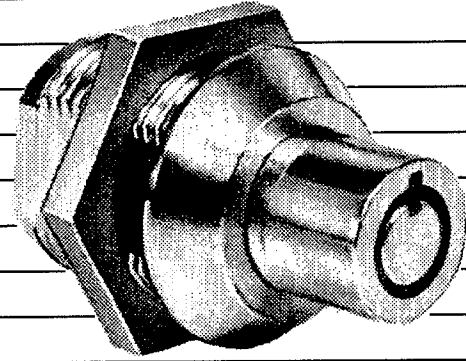

Radial Pin Tumbler Plunger Lock

4360

PRODUCT REFERENCE NUMBER	KEY SERIES	COMBINATIONS
4360 - 1400	28	10,000
4363 - 1400	28	10,000

STANDARD FINISH: BRIGHT CHROME
 NON-MASTERED ONLY
 ROSETTE SUPPLIED ON REQUEST
 10 PIN AVAILABLE ON REQUEST.
4363 DOES NOT HAVE FLANGE
 ANTI DRILL FEATURE AVAILABLE ON REQUEST.

4361

PRODUCT REFERENCE NUMBER	KEY SERIES	COMBINATIONS
4361 - 1400	28	10,000

STANDARD FINISH: BRIGHT CHROME
 NON-MASTERED ONLY
 10 PIN AVAILABLE ON REQUEST.
 ANTI DRILL FEATURE AVAILABLE ON REQUEST.

LOWE & FLETCHER LTD