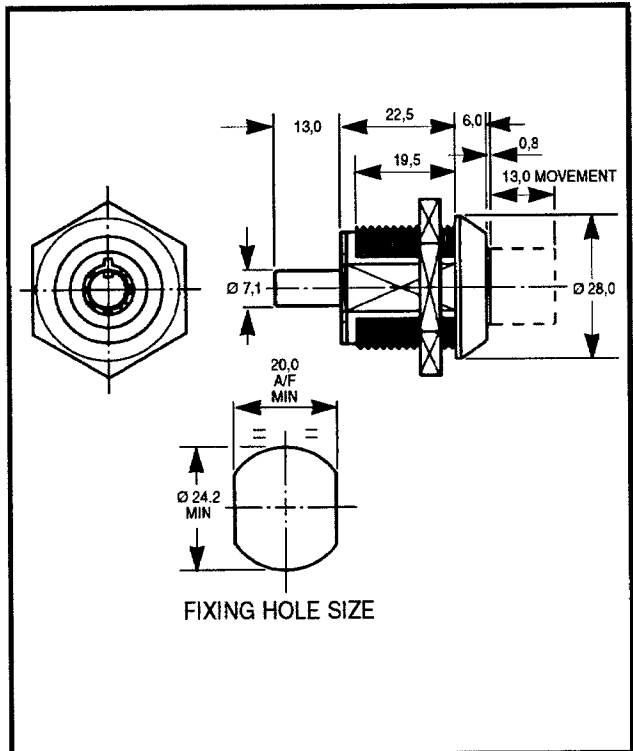

Radial Pin Tumbler Plunger Lock

4360

PRODUCT REFERENCE NUMBER	KEY SERIES	COMBINATIONS
4360 - 1400	28	10,000
4363 - 1400	28	10,000

STANDARD FINISH: BRIGHT CHROME
 NON-MASTERED ONLY
 ROSETTE SUPPLIED ON REQUEST
 10 PIN AVAILABLE ON REQUEST.
4363 DOES NOT HAVE FLANGE
 ANTI DRILL FEATURE AVAILABLE ON REQUEST.

4361

PRODUCT REFERENCE NUMBER	KEY SERIES	COMBINATIONS
4361 - 1400	28	10,000

STANDARD FINISH: BRIGHT CHROME
 NON-MASTERED ONLY
 10 PIN AVAILABLE ON REQUEST.
 ANTI DRILL FEATURE AVAILABLE ON REQUEST.

LOWE & FLETCHER LTD