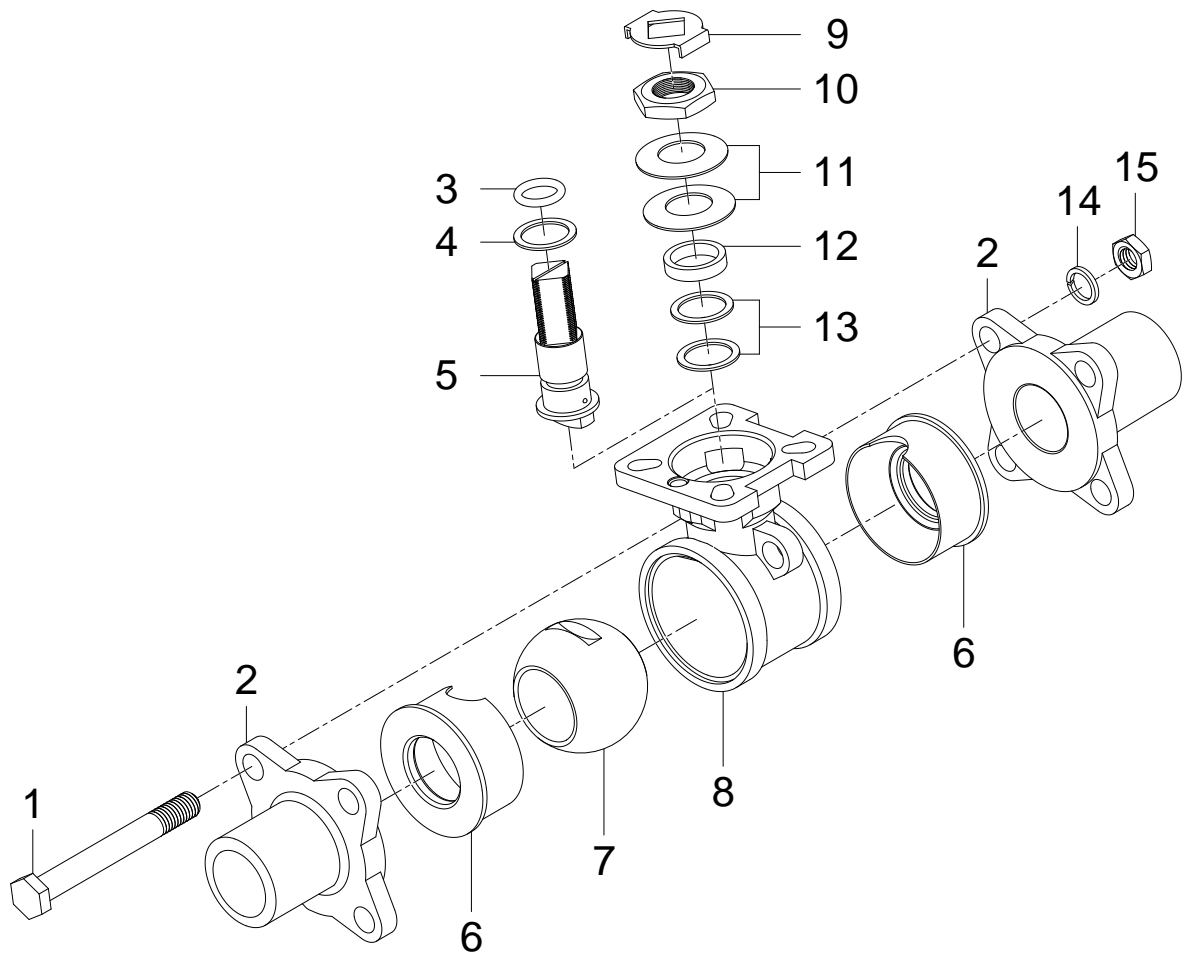

4762850 VZBD-11/2-W1-16-T-2-F0507-V14V14 Ball valve - Series: All

4762850 VZBD-11/2-W1-16-T-2-F0507-V14V14 Ball valve - Series: All

Pos.	Part no.	Type	Note	Qty.	Unit
A	8083174	VAVC-F8-WP-2-11/2"-W1 Seal set	Spare parts: 3, 4, 6, 13	1	PC
1			Not available Tightening torque 50 Nm / 36.9 lbf ft	1	PC
2			Not available	2	PC
3			Not available separately, see position A	1	PC
4			Not available separately, see position A	1	PC
5			Not available	1	PC
6			Not available separately, see position A	2	PC
7	8083182	VAVC-F8-B-2-11/2"-W1 Ball		1	PC
8			Not available	1	PC
9			Not available	1	PC
10			Not available Tightening torque 30 Nm / 22.1 lbf ft	1	PC
11			Not available	2	PC
12			Not available	1	PC
13			Not available separately, see position A	2	PC
14			Not available	1	PC
15			Not available	1	PC