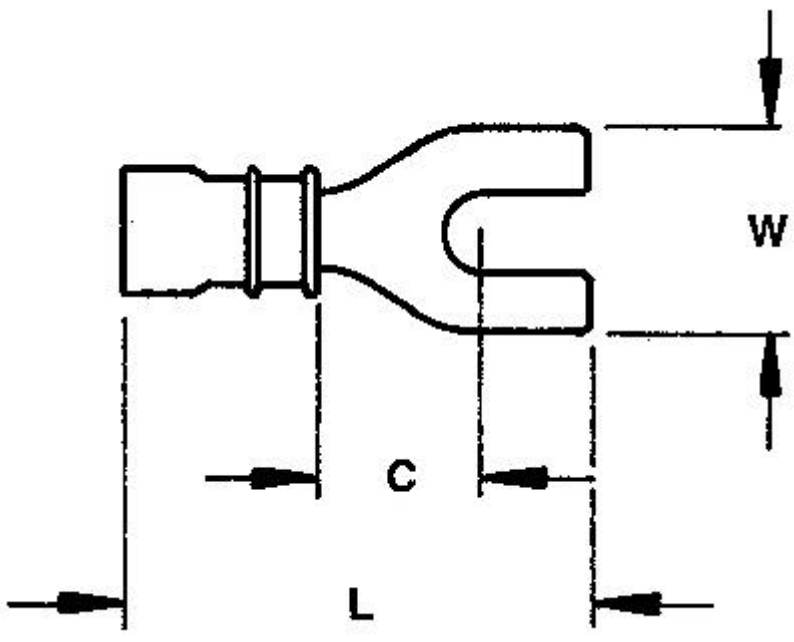

Alphabetical Picture Part Number  
**SEARCH SEARCH SEARCH**

Go To Step Search™ Screen

**342157-1 -- 1 of 1 products**  
**Terminals and Splices**  
**Ring and Spade Tongue Terminals**

General **INFO**  
Sales **INFO**

*Line art represents typical product only.*

<b><i>Searchable Features:</i></b>	
<b>Terminal Shape</b>	Spade Tongue
<b>Body Style</b>	PLASTI-GRIP
<b>Receptacle Style</b>	Straight
<b>Barrel Type</b>	Closed Barrel
<b>Wire/Cable Type</b>	Regular Wire
<b>Wire Range</b>	16-14 [1.00-2.60 <sup>2</sup> ] AWG [mm]
<b>Insulation</b>	Yes
<b>Insulation Support</b>	Non-Insulation Support
<b>Insulation Diameter</b>	.169 [4.30] Max. in. [mm]
<b>Stud Size</b>	6 [M3.5]
<b>Stud Diameter</b>	.146 [3.70] in. [mm]
<b>Shape</b>	SPADE-021
<b>Heavy Duty</b>	Standard
<b>Packaging Method</b>	Loose Piece
<b>Material</b>	Copper
<b>Finish</b>	Tin
<b><i>Other Properties:</i></b>	
<b>Dim. C</b>	.311 [7.90] in. [mm]
<b>Dim. L</b>	.890 [22.60] in. [mm]
<b>Dim. W</b>	.374 [9.50] in. [mm]
<b>Color</b>	Blue
<b>Insulation Material</b>	Vinyl
<b>Insulation Sleeve Material</b>	PVC
<b>CERTI-CRIMP Hand Tool</b>	47387-7, 525691-0 (Great Britain Tool)