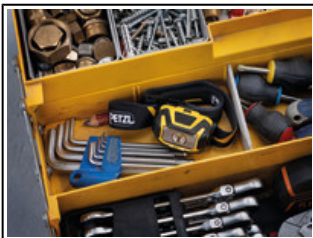

Universe	Professional
Type	Lighting
Category	New ultra-compact and versatile headlamps
Subcategory	New ultra-compact and versatile headlamps

Hybrid
CONCEPT®

ARIA 1

Casting 350 lumens, the ARIA 1 compact headlamp was specifically designed to be used by tradespeople and maintenance professionals. Durable, it is fall and impact resistant. It is also waterproof and dustproof, making it suitable for various work conditions. Easy to use, with a single button for controlling all lamp functions. The uniform flood beam offers comfortable close-range vision. It is convenient and can be worn on the head, around the neck, and on different types of helmets, using mounting plates that are available as accessories. ARIA 1 comes with three standard batteries and is also compatible with the CORE rechargeable battery, with its HYBRID CONCEPT design.

Compact, the ARIA 1 headlamp can be easily stored in a toolbox.

The wide, uniform beam provides comfortable lighting for close-range work.

Dustproof and waterproof (IP67), impact resistant (IK07), and fall resistant up to 2 meters, the headlamp is ideal for professional work conditions.