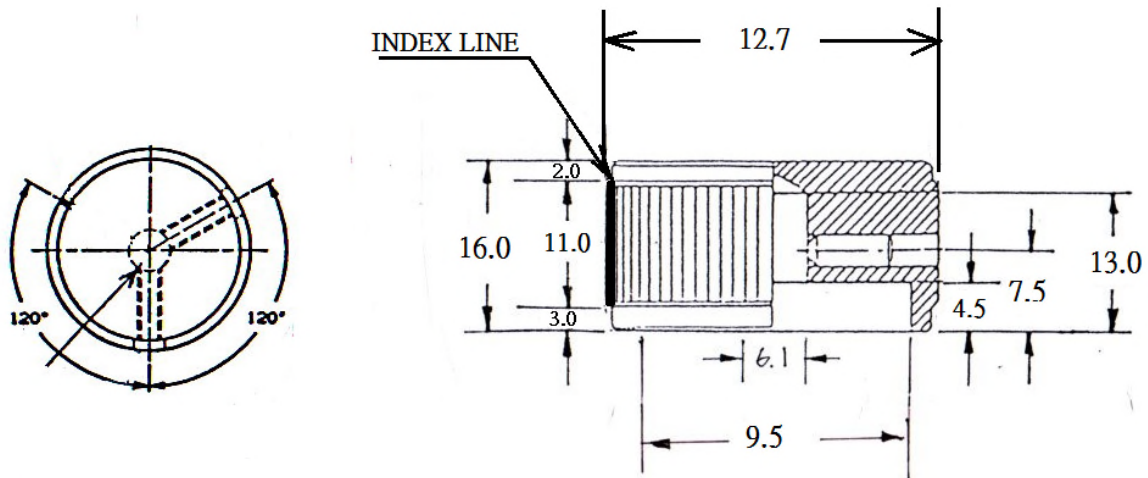

Rotary Knob

Specification

Colour	Silver
Material	Aluminium
Diameter	12.7 mm
Shaft Type	Round

Drawing

Tolerance: +/- 0.2
Unit: mm

Art. Nr.
RND 210-00622