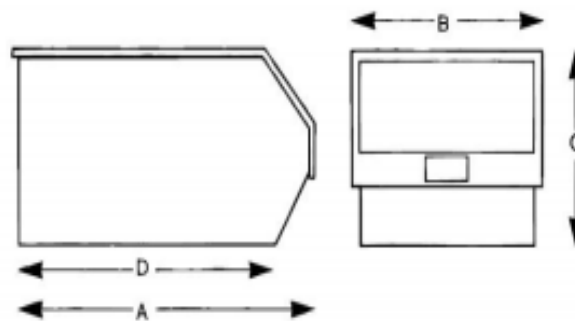

#### External dimensions

<b>Dimension</b>	376mm x 419mm x 180mm	
<b>Depth</b>	376mm	(Overall)
<b>Width</b>	419mm	(Overall)
<b>Height</b>	180mm	(Overall)
<b>Base Length</b>	310mm	(Overall)

Internal dimensions	
Dimension	350mm x 378mm x 164mm
Depth	350mm
Width	378mm
Height	164mm
Base Length	295mm

All Dimensions in mm	SIZE 1	SIZE 2	SIZE 3	SIZE 4	SIZE 5	SIZE 6	SIZE 7
(A) Overall Length	90	167	240	350	350	376	510
(B) Overall Width	100	101	150	205	205	419	315
(C) Overall Height	50	76	130	130	181	180	200
(D) Overall Base Length	64	143	200	300	300	310	450
(A) Internal Length	80	154	223	330	330	350	470
(B) Internal Width	88	88	128	179	177	378	270
(C) Internal Height	42	63	120	117	167	164	188
(D) Internal Base Length	65	131	188	287	287	295	435
Volumes (Litres)	0.46	1.27	4.6	9.1	12.8	28.3	31.4
Maximum Container Stack Height – (See Details Opposite)	7	5	4	6	4	8	6
Maximum Stack Load Capacity (kg)	12	12	30	36	45	60	42