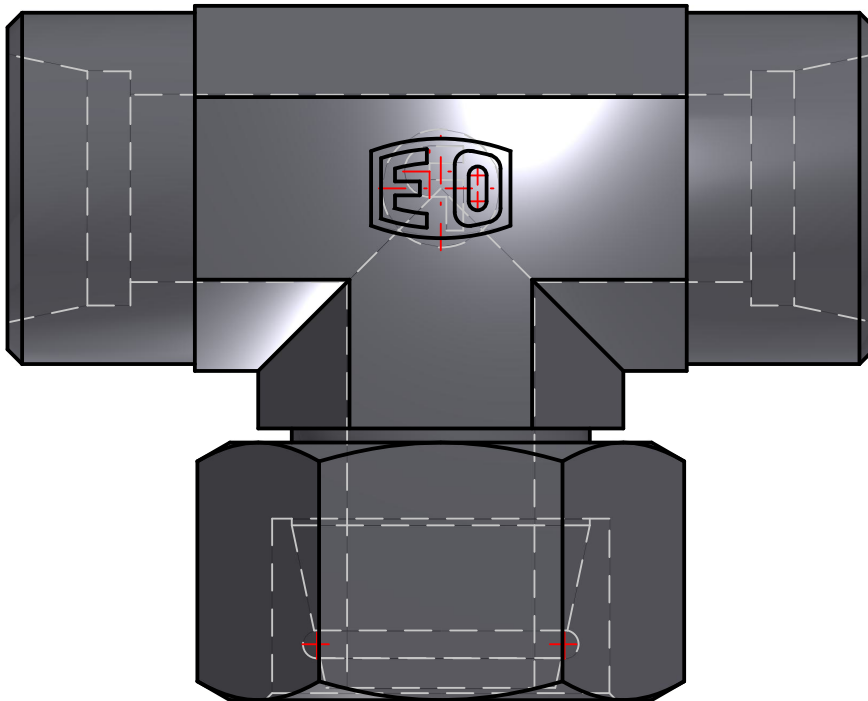

ENGINEERING YOUR SUCCESS.

Parker Hannifin Corporation
High Pressure Connectors Europe
Am Metallwerk 9
33659 Bielefeld, Germany
Ph: +49 (0) 521-4048-0
Fax: +49 (0) 521-4048-4280

PARKER High Pressure Connectors Europe Division
Ermeto DIN tube to tube swivel high pressure hydraulic tube fittings

PART Number: ET20SOMDCF

*Interactive 3D graphic, click to activate and rotate
(3D capable PDF viewer required)*

Technical Data	
Part Number	ET20SOMDCF
Series Name	Ermeto DIN tube to tube swivel high pressure hydraulic tube fittings
Series Code	Ermeto DIN tube to swivel high pressure hydraulic tube fittings
Division ID	687614
Division Name	High Pressure Connectors Europe Division
Company	Parker Hannifin