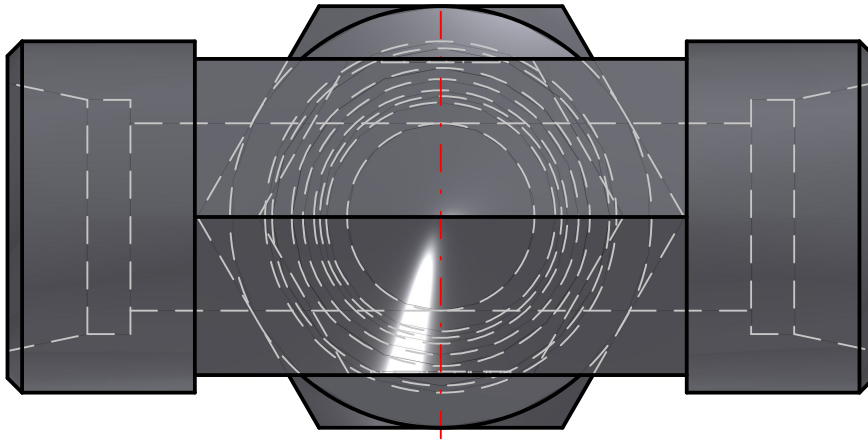

ENGINEERING YOUR SUCCESS.

Parker Hannifin Corporation
High Pressure Connectors Europe
Am Metallwerk 9
33659 Bielefeld, Germany
Ph: +49 (0) 521-4048-0
Fax: +49 (0) 521-4048-4280

PARKER High Pressure Connectors Europe Division
Ermeto DIN tube to tube swivel high pressure hydraulic tube fittings

PART Number: ET20SOMDCF

*Interactive 3D graphic, click to activate and rotate
(3D capable PDF viewer required)*

Technical Data	
Part Number	ET20SOMDCF
Series Name	Ermeto DIN tube to tube swivel high pressure hydraulic tube fittings
Series Code	Ermeto DIN tube to swivel high pressure hydraulic tube fittings
Division ID	687614
Division Name	High Pressure Connectors Europe Division
Company	Parker Hannifin