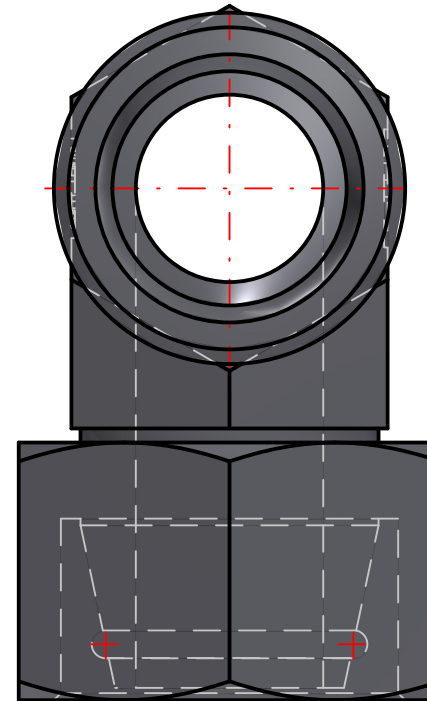

ENGINEERING YOUR SUCCESS.

Parker Hannifin Corporation
High Pressure Connectors Europe
Am Metallwerk 9
33659 Bielefeld, Germany
Ph: +49 (0) 521-4048-0
Fax: +49 (0) 521-4048-4280

PARKER High Pressure Connectors Europe Division
Ermeto DIN tube to tube swivel high pressure hydraulic tube fittings

PART Number: ET20SOMDCF

*Interactive 3D graphic, click to activate and rotate
(3D capable PDF viewer required)*

Technical Data	
Part Number	ET20SOMDCF
Series Name	Ermeto DIN tube to tube swivel high pressure hydraulic tube fittings
Series Code	Ermeto DIN tube to swivel high pressure hydraulic tube fittings
Division ID	687614
Division Name	High Pressure Connectors Europe Division
Company	Parker Hannifin