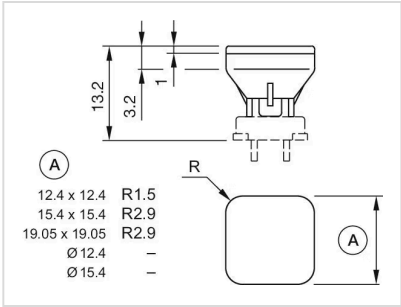

OPERATING-/INDICATION PART

Lens colour: White

Lens material: Plastic

Lens illumination: Illuminated

Lens shape: Flush

Lens optics: translucent

MECHANICAL CHARACTERISTICS

Weight: 0.001 kg

CERTIFICATE

REACH: REACH compliant

RoHS: RoHS compliant

OTHER

Short Description: Lens, 12.4 mm x 12.4 mm, Illuminated, White, Flush, Plastic

Dimension: 12.4 mm x 12.4 mm

Dimension drawings:

A = Front dimension