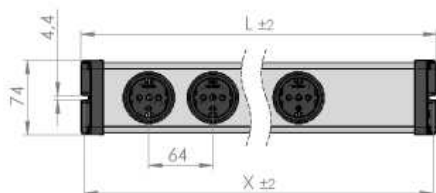

Universal 2+3-fold plus

Item No.: 0203x02052301

- Multiple series of 2 grey and 3 black sockets with one switch for each group
- Robust plastic body, grey
- 90° rotated sockets Type E (French Standard)
- Space of sockets: 64 mm
- 1,5 m power cord and angle plug
- Increased safety due to integrated child protection
- End caps with mounting facilities

Technical Data

Connection:	250 V~, 16 A, 50 Hz, 3.600 W
Power cord:	1,5 m H05VV-F 3G 1,5 mm²
Plug:	CEE 7/7 angle plug Type EF
Socket:	Middle earth Type E
Switch:	2x 2-pole, illuminated
Own consumption:	< 0,5 W each switch
Dimension:	462 x 74 x 47 mm (L x B x H)
Fixing dimension X:	454 mm

EAN:	401209600490 5
Packaging unit:	10 pc.

VARIO®
LINEA