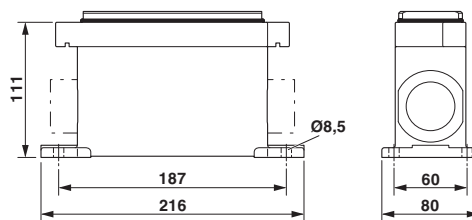

### Dimensions

Height	111 mm
Width	80 mm
Length	216 mm

## Accessories

Cable gland - HC-M-KV-Z-M40 - 1646175

Metal screw connection with strain relief clamp, thread length: 8 mm, cable sealing area: 24 - 33 mm, clamping area: 26 - 36 mm, SW 50, screw connection: M40

## Drawings

Dimensioned drawing

Dimensional drawing