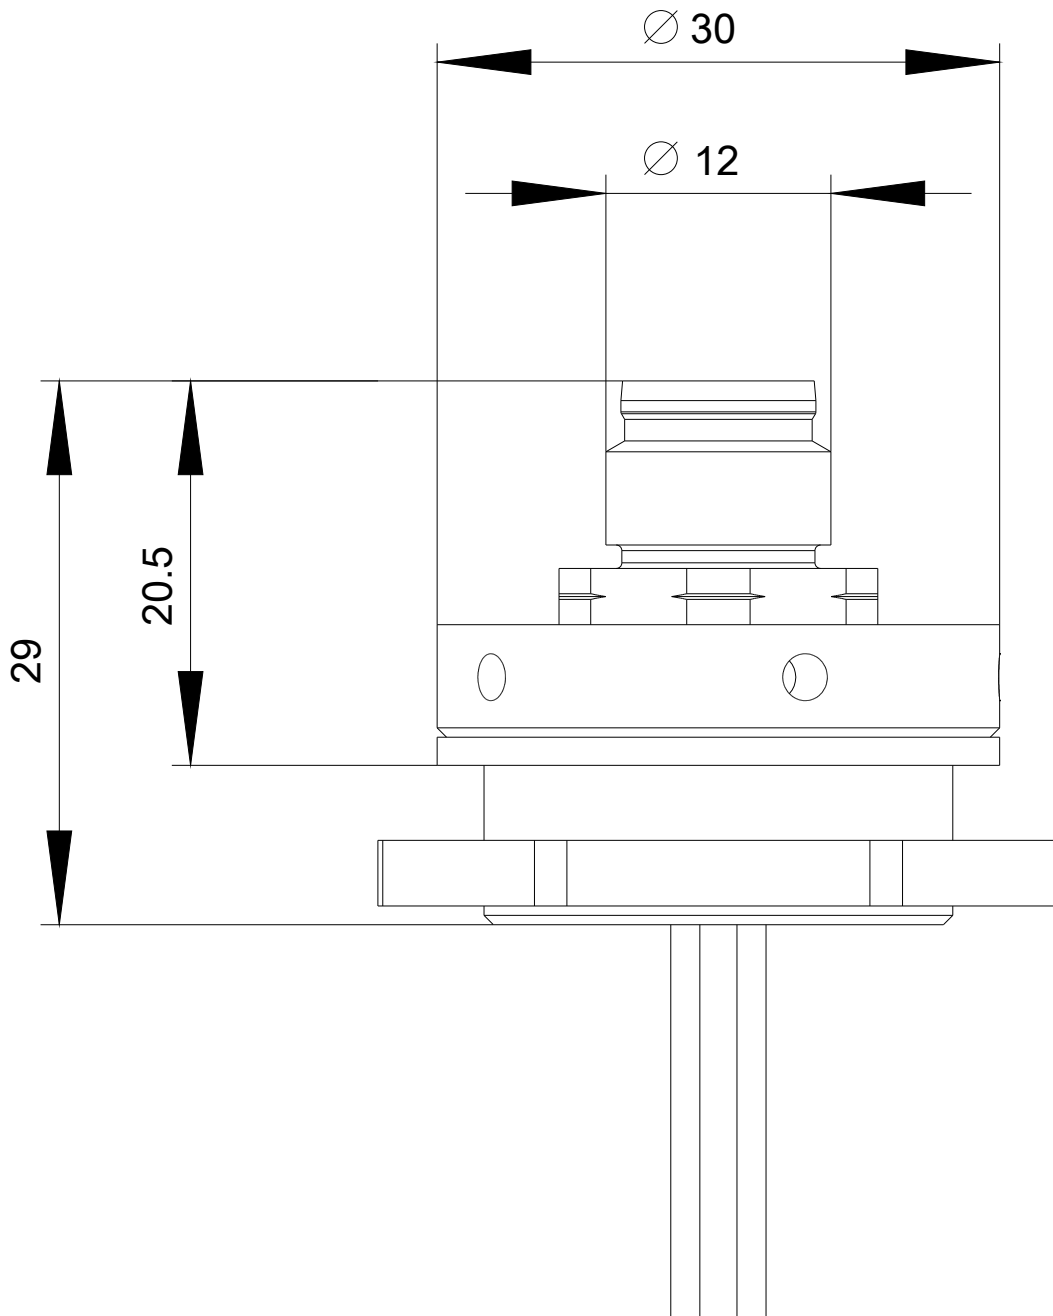

last modified:

09/12/2019