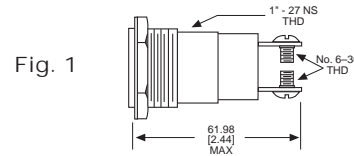

◆ Home > 1031333403

Part Number: **1031333403**

**General Description**

Series	103
Configuration	OIL TIGHT
Description	LARGE OIL TIGHT PANEL INDICATOR
Cap Material And Shape	TorpedoFaceted, polycarbonate
Cap Finish Description	Unfrosted or Transparent
Cap Color Desc	Yellow (Amber)
Metal Finish Desc	Satin Chrome
Built In Resistor Desc	None
Hardware Desc	Watertight

## 031 SERIES FOR 1" MOUNTING HOLE • FRICTION-FIT-CAP

BASE PART NO.	VOLTAGE	FIG
031-3101-01-101	6-250	1

Uses:  
S-6  
CANDELABRA  
SCREW BASE  
INCANDESCENT  
LAMP

CAP PART NO.	COLOR	FIG	CAP PART NO.	COLOR	FIG
031-0111-300	RED	2	031-0431-300	RED	3
031-0112-300	GREEN	2	031-0432-300	GREEN	3
031-0113-300	AMBER	2	031-0433-300	AMBER	3
031-0135-300	WHITE	2	031-0435-300	WHITE	3
031-0137-300	CLEAR	2	031-0437-300	CLEAR	3

## 051 & 080 SERIES FOR 1" MOUNTING HOLE • WATERTIGHT

BASE PART NO.	VOLTAGE	FIG
080-0901-05-303	6-250	4
080-3101-05-303	6-250	5
080-4001-05-303	6-250	6

Uses:  
S-6  
CANDELABRA  
SCREW BASE  
INCANDESCENT  
LAMP

Material & Finish: Base - Nickel Plated Brass, Cap - Polycarbonate with Chrome Plated Brass Bezel

Neon and incandescent lamp information on Pages 35 and 36.

\* See Page 14 for Oiltight information

Dimensions in mm [inches]