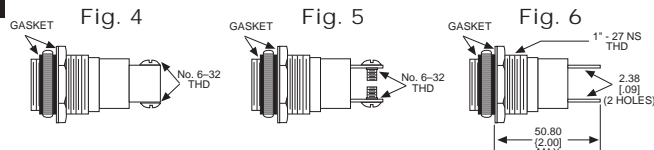

◆ Home > 1031333403

Part Number: **1031333403**

**General Description**

Series	103
Configuration	OIL TIGHT
Description	LARGE OIL TIGHT PANEL INDICATOR
Cap Material And Shape	TorpedoFaceted, polycarbonate
Cap Finish Description	Unfrosted or Transparent
Cap Color Desc	Yellow (Amber)
Metal Finish Desc	Satin Chrome
Built In Resistor Desc	None
Hardware Desc	Watertight

## 031 SERIES FOR 1" MOUNTING HOLE • FRICTION-FIT-CAP

BASE PART NO.	VOLTAGE	FIG
031-3101-01-101	6-250	1

Uses:  
S-6  
CANDELABRA  
SCREW BASE  
INCANDESCENT  
LAMP

CAP PART NO.	COLOR	FIG	CAP PART NO.	COLOR	FIG
031-0111-300	RED	2	031-0431-300	RED	3
031-0112-300	GREEN	2	031-0432-300	GREEN	3
031-0113-300	AMBER	2	031-0433-300	AMBER	3
031-0135-300	WHITE	2	031-0435-300	WHITE	3
031-0137-300	CLEAR	2	031-0437-300	CLEAR	3

## 051 & 080 SERIES FOR 1" MOUNTING HOLE • WATERTIGHT

BASE PART NO.	VOLTAGE	FIG
080-0901-05-303	6-250	4
080-3101-05-303	6-250	5
080-4001-05-303	6-250	6

Uses:  
S-6  
CANDELABRA  
SCREW BASE  
INCANDESCENT  
LAMP