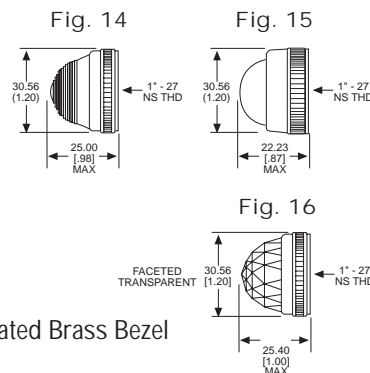

## 051 & 080 SERIES FOR 1" MOUNTING HOLE • WATERTIGHT

BASE PART NO.	VOLTAGE	FIG
080-0901-05-303	6-250	4
080-3101-05-303	6-250	5
080-4001-05-303	6-250	6

Uses:  
S-6  
CANDELABRA  
SCREW BASE  
INCANDESCENT  
LAMP

## 103 SERIES FOR 1" MOUNTING HOLE • OILTIGHT\*

BASE PART NO.	VOLTAGE	FIG
103-0901-05-103	6-250	11
103-3101-05-103	6-250	12
103-3502-05-103†	24-250	13

† Takes S-6 Double Contact Bayonet Base Lamp

Uses:  
S-6  
CANDELABRA  
SCREW BASE  
INCANDESCENT  
LAMP

Material & Finish: Base - Nickel Plated Brass, Cap - Polycarbonate with Chrome Plated Brass Bezel

Neon and incandescent lamp information on Pages 35 and 36.

\* See Page 14 for Oiltight information

Dimensions in mm [inches]