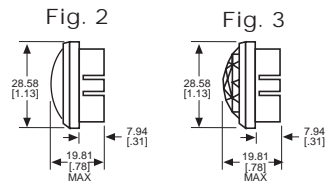

◆ Home > 1031333403

Part Number: **1031333403**

**General Description**

Series	103
Configuration	OIL TIGHT
Description	LARGE OIL TIGHT PANEL INDICATOR
Cap Material And Shape	TorpedoFaceted, polycarbonate
Cap Finish Description	Unfrosted or Transparent
Cap Color Desc	Yellow (Amber)
Metal Finish Desc	Satin Chrome
Built In Resistor Desc	None
Hardware Desc	Watertight

## 031 SERIES FOR 1" MOUNTING HOLE • FRICTION-FIT-CAP

BASE PART NO.	VOLTAGE	FIG
031-3101-01-101	6-250	1

Uses:  
S-6  
CANDELABRA  
SCREW BASE  
INCANDESCENT  
LAMP

CAP PART NO.	COLOR	FIG	CAP PART NO.	COLOR	FIG
031-0111-300	RED	2	031-0431-300	RED	3
031-0112-300	GREEN	2	031-0432-300	GREEN	3
031-0113-300	AMBER	2	031-0433-300	AMBER	3
031-0135-300	WHITE	2	031-0435-300	WHITE	3
031-0137-300	CLEAR	2	031-0437-300	CLEAR	3