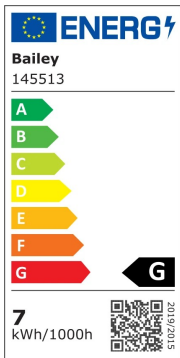

**LED Spot PAR20 E27 DIM 7W (50W) 560lm 830 40° IP65**

Article number: 145513

BAI BaiSpot LED PAR20 E27 7W (50W) 560lm 3000K 40° Dimmable 230V-240V 62x78mm Only the cover is IP65 LED-lamp

The so-called LED spots from the BaiSpot series are characterized by a much longer lifespan and significantly less energy consumption than their halogen predecessors. Due to the compact design, they are easily interchangeable. Spots are mainly used to provide directed light from the ceiling or wall. This version of the BaiSpot is dimmable. Use the correct LED dimmer. IP65 front disc: suitable for outdoor use if the lamp base is protected against contact with water. Ambient temperature range: -20°C to +45°C.

## ETIM specifications

Socket	E27
Luminous flux [lm]	560 - 560
Nominal voltage [V]	220 - 240
Lamp power [W]	7 - 7
Colour temperature [K]	3000 - 3000
Diameter [mm]	62
Length [mm]	78
Dimmable	Yes
Lamp shape	Reflector
Beam angle [°]	40 - 40
Colour	White
Type of glass/cover	Clear
Lamp designation	PAR20
Colour rendering index CRI	80-89
Voltage type	AC
Filament lamp	No
Luminous intensity [cd]	833
Rated luminous flux according to IEC 62612 [lm]	80
Power factor	0.8
Nominal current [mA]	38 - 38
Colour of light according to EN 12464-1	Warm white < 3300 K
Housing colour	White
Average nominal lifetime [h]	15000
Degree of protection (IP)	IP65
Colour consistency (McAdam ellipse)	SDCM6
Min. number of switching cycles	15000
Weighted energy consumption in 1000 hours [kWh]	7
Remote operation possible	No
With movement sensor	No
With remote control	No
Photobiological safety according to EN 62471	RG1
Compatible with Apple HomeKit	No
Compatible with Google Assistant	No
Compatible with Amazon Alexa	No
IFTTT support available	No
Suitable for electronic ballast	No
Suitable for magnetic ballast	No
Dimming phase cut-off (trailing edge)	Yes
Dimming phase cut-on (leading edge)	Yes
Dimming Touch and Dim	No
Dimming Zigbee	No