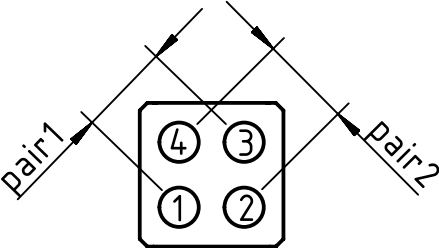

arrangement without cover

cover

Pin	color
1A	white/green
2A	white/orange
3A	green
4A	orange
1B	white/brown
2B	white/blue
3B	brown
4B	blue

delivery in partly assembled parts and individual parts

	All rights reserved Department EL PD - DE	All Dimensions in mm Original Size DIN A4		Scale 1:1	Free size tol.	Ref. Sub.	
		Created by FINKEV	Inspected by RIEPE	Standardisation TIEMANNA	Date 2016-03-18	State Final Release	
HARTING Electric GmbH & Co. KG D-32339 Espelkamp		Title Han MegaBit Single Entry contact-M				Doc-Key / ECM-Nr. 100611392/UGD/002/B 500000101995	
		Type TB	Number 09 14 008 3021			Rev. B	Page 1/1