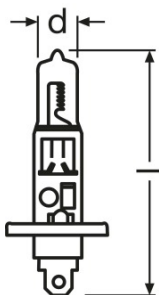

### Dimensions & weight

Length	67.5 mm
Diameter	9.0 mm
Product weight	6.89 g