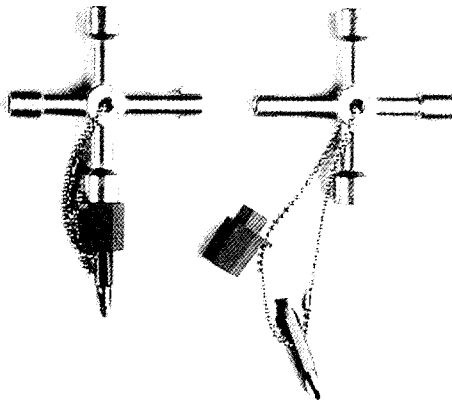

4732	PH 0	PH 1	PH 2
	9	9	6

4745LS Display with stock complete

Présentoir complet

4745S Set of screwdrivers without display

Assortiment sans présentoir

4745L Empty display

Présentoir vide

4735	75 x 2,8	100 x 4	125 x 4,5	150 x 6,5 mm
	9	6	6	6

4733	PZD/SDV 0	PZD/SDV 1	PZD/SDV 2
	9	9	6

4451

SWITCH KEY UNIVERSAL WRENCH

A multi-purpose tool designed for use on locking systems of electric, gas and water cupboards in industry, and / or technical equipment in buildings such as air conditioning, ventilation systems, stop valves, mains consoles etc. Manufactured from zinc-die cast, the tool comprises 6 mm square, 8 mm square, 9 mm triangular and a 5 mm double pin type keys. The key is also supplied with a tooling adaptor for 1/4" hex. bits, complete with double ended screwdriver bit 7 mm slotted x Phillips no. 2.