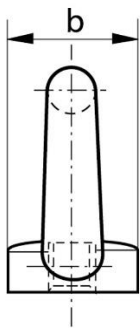

# 20mm M20 ZINC PLATED EYE

### Product details

**Material:** Carbon steel, C15

Suitable for lifting and securing.

RS Article No	Working Load Limit	Diameter Thread	Diameter Base	Diameter Eye Outside	Diameter Eye Inside	Thickness Base	Height	Weight per 100 pcs
	tonnes	a mm	b mm	c mm	d mm	e mm	f mm	kg
1244844	1.2	20	40	72	40	16	71	35.2