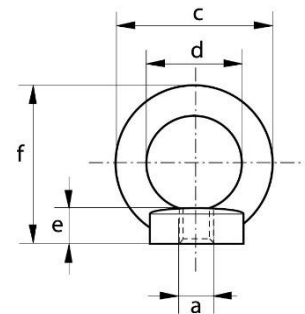

### Product details

**Material:** Carbon steel, C15

Suitable for lifting and securing.

RS Article No	Working Load Limit	Diameter Thread	Diameter Base	Diameter Eye Outside	Diameter Eye Inside	Thickness Base	Height	Weight per 100 pcs
	tonnes	a mm	b mm	c mm	d mm	e mm	f mm	kg
1244844	1.2	20	40	72	40	16	71	35.2