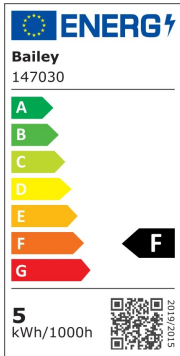

General ETIM properties

ETIM group	Luminaire
ETIM class	Light ribbon/-hose/-strip
Name	RoBust LED Rope AC42V 15M 4.5W/m 450lm/m 4000K IP65
Brand	Bailey
Productseries	RoBust LED rope plus
Producttype	4.5W/m AC42V