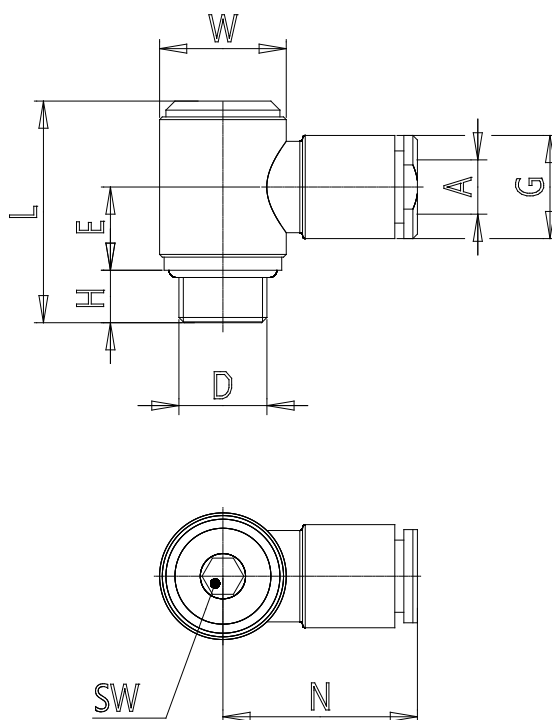

Check the most updated document online [click here](#)

TECHNICAL DATA

Mod.	G7622 8-1/8
------	-------------

Mod. G7622 - Fittings Series 7000 - Automation

A(title=" ()", format=""),D(title=" ()", format=""),E(title=" ()", format=""),G(title=" ()", format=""),H(title=" ()", format="")

DIMENSIONS

A (mm)	8
D	G1/8
E (mm)	10.0
G (mm)	13.7
H (mm)	5
L (mm)	24.5
N (mm)	23.0
W (mm)	14.0
SW (mm)	4.0
Weight (g)	14