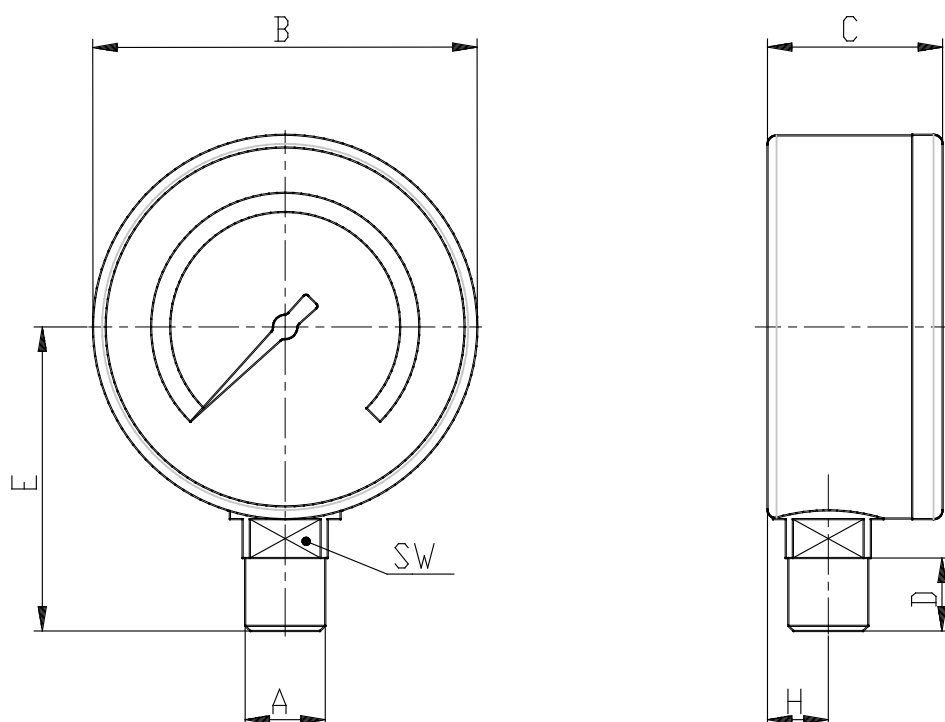

- Pressure gauges with radial connection

Product code: M043-R12

Datasheet creation date: 10/12/2025 08:42

Check the most updated document online [click here](#)

■ TECHNICAL DATA

Mod.	M043-R12
------	----------

- Pressure gauges with radial connection

Product code: M043-R12

■ DIMENSIONS

A	R1/8
B (mm)	38.800
C (mm)	24.200
D (mm)	10.000
E (mm)	35.200
H (mm)	9.000
SW (mm)	12.000
R (bar)	0-12 bar