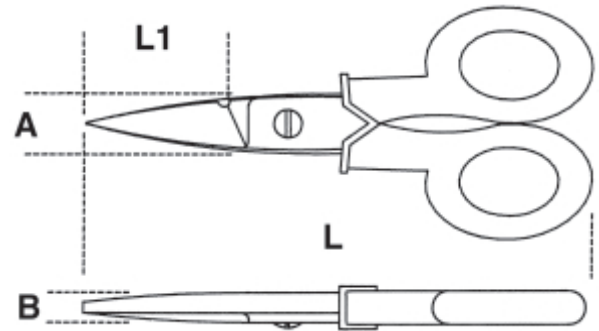

- For intensive use
- Wire cutting groove

	Art.	L mm	L1 mm	A mm	B mm	g
011280000	1128BM	145	50	17	9	103

Scan the QR Code to access the web tab
 Specs, media and documentation in one click.