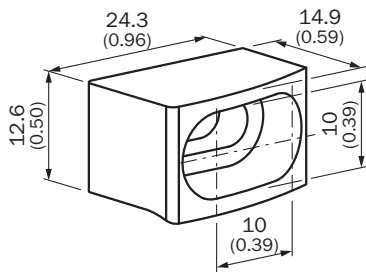

Dimensional drawing (Dimensions in mm (inch))