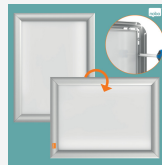

Nobo Essence Mitred A4 Poster Frame

This basic A4 poster frame is ideal for securely displaying notices, posters, advertisements and important information in offices, schools and high traffic areas. Bordered by an aluminium 25mm trim, the display frame features mitred corners for a seamless and professional look. The snap-open and snap-close design allows for quick and easy hassle-free document changes - perfect for both temporary or permanent displays. The sign holder is easy to mount and comes with a complete mounting kit. Screws are concealed behind the trim for a clean finish, and the frame can be used in portrait or landscape format. An anti-glare polypropylene cover protects your document from dirt and moisture while keeping it clearly visible. The non-reflective surface is also easy to wipe clean, ensuring your message always looks its best. A4 poster frame size. Be clear with Nobo.

Attributes

- Wall-mounted A4 snap frame ideal for offices, educational settings, hospitals, hospitality and more.
- Aluminium 25mm frame with mitred corners for a professional, sleek and seamless finish perfect for any environment.
- Quick and easy poster change for temporary and permanent documents with its snap frame design.
- Easy to mount poster display is complete with a mounting kit. Screws are hidden for a clean finish.
- Can be fixed to the wall in portrait and landscape format for flexibility.
- Polypropylene anti-glare cover ensures clear and stand out communication and protection from dirt and moisture.
- Create your own free downloadable signs by visiting the Nobo Sign Maker website that has over 100 templates