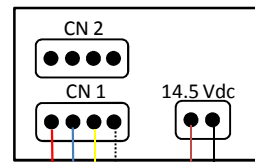

1 doors with keypad + 1 Mon - wiring

Maximum Cable Distance From
The Furthest Monitor To The
Camera

Cable diameter	distance
=0. 2 ² mm	28meters
= 0. 3 ² mm	50meters
=0. 5 ² mm	70 meters

NOTE :- The keypad and relay will not operate until the **independent power supply** is connected to the keypad

The power supply that is supplied with the video kit is not to be used to power any locks.

CCL KEYPAD WIRING CK VERSION

RED	=	AUDIO
BLUE	=	GND
YELLOW	=	V+
WHITE	=	VIDEO

The keypad will not operate until the power for the lock is applied.