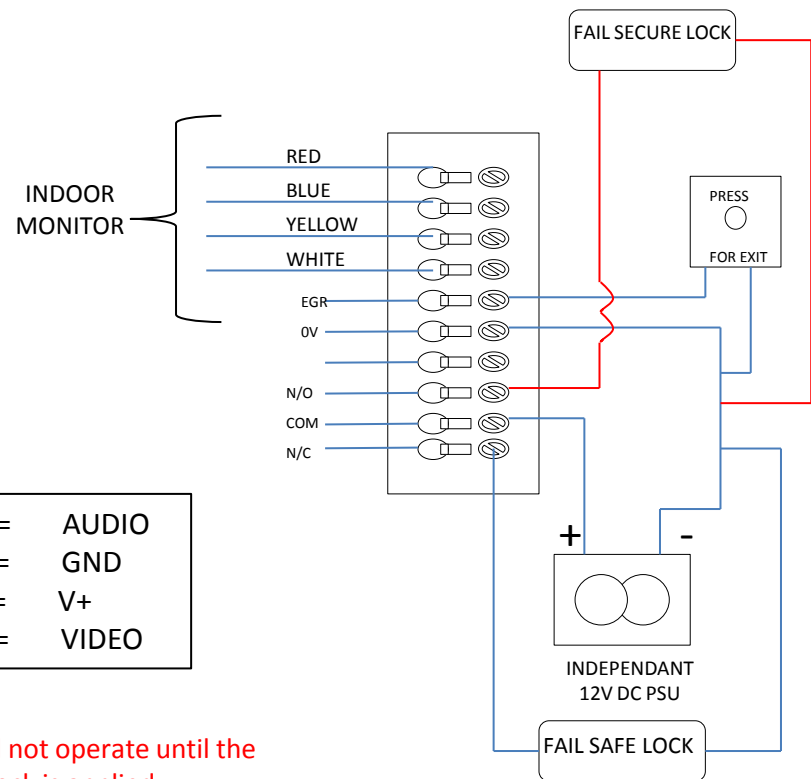

1 doors with keypad + 1 Mon - wiring

Maximum Cable Distance From
The Furthest Monitor To The
Camera

Cable diameter	distance
=0. 2 ² mm	28meters
= 0. 3 ² mm	50meters
=0. 5 ² mm	70 meters

NOTE :- The keypad and relay will not operate until the **independent power supply** is connected to the keypad

The power supply that is supplied with the video kit is not to be used to power any locks.

CCL KEYPAD WIRING CK VERSION

RED	=	AUDIO
BLUE	=	GND
YELLOW	=	V+
WHITE	=	VIDEO

The keypad will not operate until the power for the lock is applied.