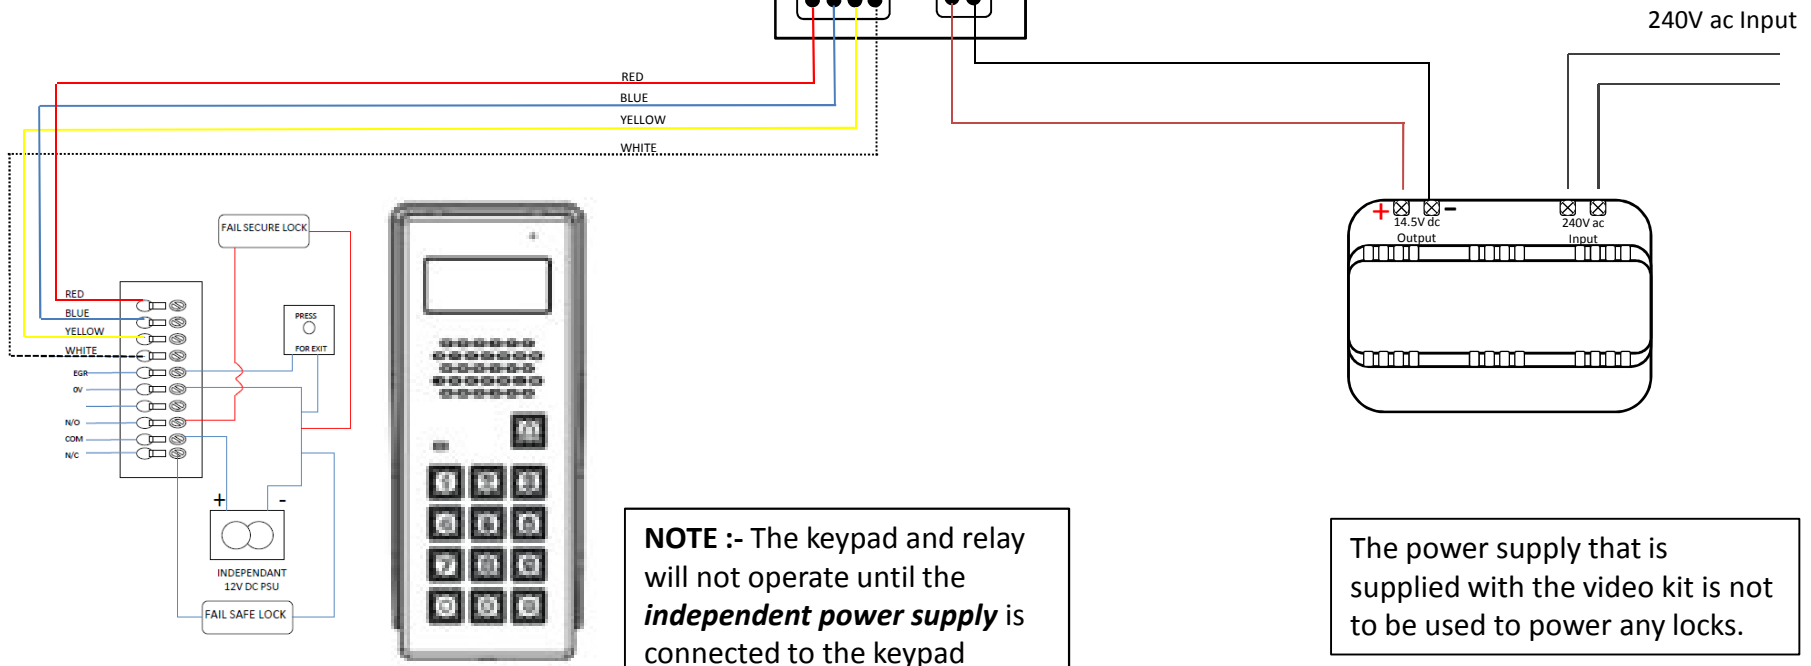

1 doors with keypad + 1 Mon - wiring

Maximum Cable Distance From
The Furthest Monitor To The
Camera

Cable diameter	distance
=0. 2 ² mm	28meters
= 0. 3 ² mm	50meters
=0. 5 ² mm	70 meters

NOTE :- The keypad and relay will not operate until the **independent power supply** is connected to the keypad

The power supply that is supplied with the video kit is not to be used to power any locks.

CCL KEYPAD WIRING CK VERSION

RED	=	AUDIO
BLUE	=	GND
YELLOW	=	V+
WHITE	=	VIDEO

The keypad will not operate until the power for the lock is applied.