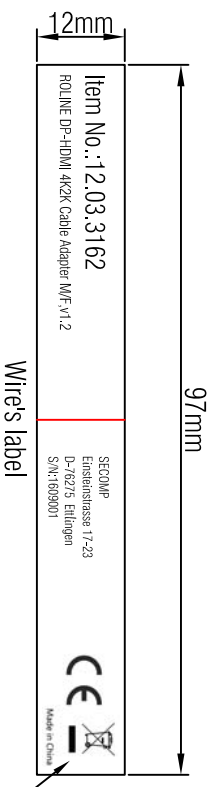

Datenblatt - Fiche technique - Data sheet

**12.03.3162**

ROLINE 4K2K DisplayPort-HDMI Adapter, v1.2, DP ST - HDMI BU, Aktiv

ROLINE 4K2K Adaptateur DisplayPort - HDMI, actif, v1.2, DP M-HDMI F

ROLINE 4K2K Adapter, active, v1.2, DP-HDMI, M/F

7	45P WHITE PVC		G
6	FERRITE CORE SIZE: 9.8*13.5*6.35mm		PCS
5	HDMI 19P FEMALE WHITE SHELL		PCS
4	DP 20P MALE WHITE SHELL		PCS
3	HDMI 19P FEMALE(White Insulator,Gold Plated 1U <sup>m</sup> )+PCBA		PCS
2	DP 20P MALE(Black Insulator,Gold Plated 1U <sup>m</sup> )		PCS
1	UL20276(32#*1P+D+AL/MY)*5+32#*5C+D+AL+B.OD=5.0mm, WHITE PVC JACKET.		PCS
NUMBER		PRODUCT SPECIFICATIONS	Quantity Unit
1	1	2	4

D			
C			
B			
VER.A	REVISE		DATE
ROLINE Cable Adapter, DP-HDMI, M/F, v1.2, white			
Item	12.03.3162		
Draw	Kobe	Date: 2016.09.27	
Approval			
Duty	F16		
Sample NO.		Drawings of 1/10 proportion	A4