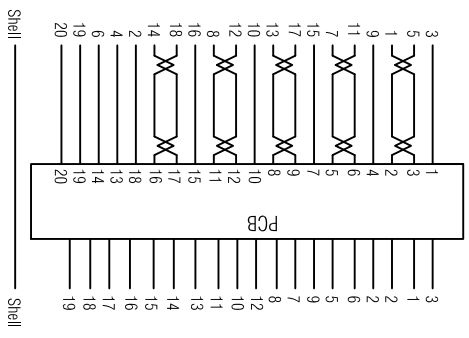

Datenblatt - Fiche technique - Data sheet

**12.03.3162**

ROLINE 4K2K DisplayPort-HDMI Adapter, v1.2, DP ST - HDMI BU, Aktiv

ROLINE 4K2K Adaptateur DisplayPort - HDMI, actif, v1.2, DP M-HDMI F

ROLINE 4K2K Adapter, active, v1.2, DP-HDMI, M/F

7	45P WHITE PVC		G
6	FERRITE CORE SIZE: 9.8*13.5*6.35mm		PCS
5	HDMI 19P FEMALE WHITE SHELL		PCS
4	DP 20P MALE WHITE SHELL		PCS
3	HDMI 19P FEMALE(White Insulator,Gold Plated 1U <sup>m</sup> )+PCBA		PCS
2	DP 20P MALE(Black Insulator,Gold Plated 1U <sup>m</sup> )		PCS
1	UL20276(32#*1P+D+AL/MY)*5+32#*5C+D+AL+B.OD=5.0mm, WHITE PVC JACKET.		PCS
NUMBER		PRODUCT SPECIFICATIONS	Quantity Unit
1	1	2	4