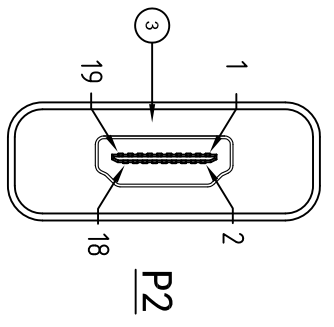

Datenblatt - Fiche technique - Data sheet

**12.03.3162**

ROLINE 4K2K DisplayPort-HDMI Adapter, v1.2, DP ST - HDMI BU, Aktiv

ROLINE 4K2K Adaptateur DisplayPort - HDMI, actif, v1.2, DP M-HDMI F

ROLINE 4K2K Adapter, active, v1.2, DP-HDMI, M/F

7	45P WHITE PVC		G
6	FERRITE CORE SIZE: 9.8*13.5*6.35mm		PCS
5	HDMI 19P FEMALE WHITE SHELL		PCS
4	DP 20P MALE WHITE SHELL		PCS
3	HDMI 19P FEMALE(White Insulator,Gold Plated 1U <sup>m</sup> )+PCBA		PCS
2	DP 20P MALE(Black Insulator,Gold Plated 1U <sup>m</sup> )		PCS
1	UL20276(32#*1P+D+AL/MY)*5+32#*5C+D+AL+B.OD=5.0mm, WHITE PVC JACKET.		PCS
NUMBER		PRODUCT SPECIFICATIONS	Quantity Unit
1	1	2	4