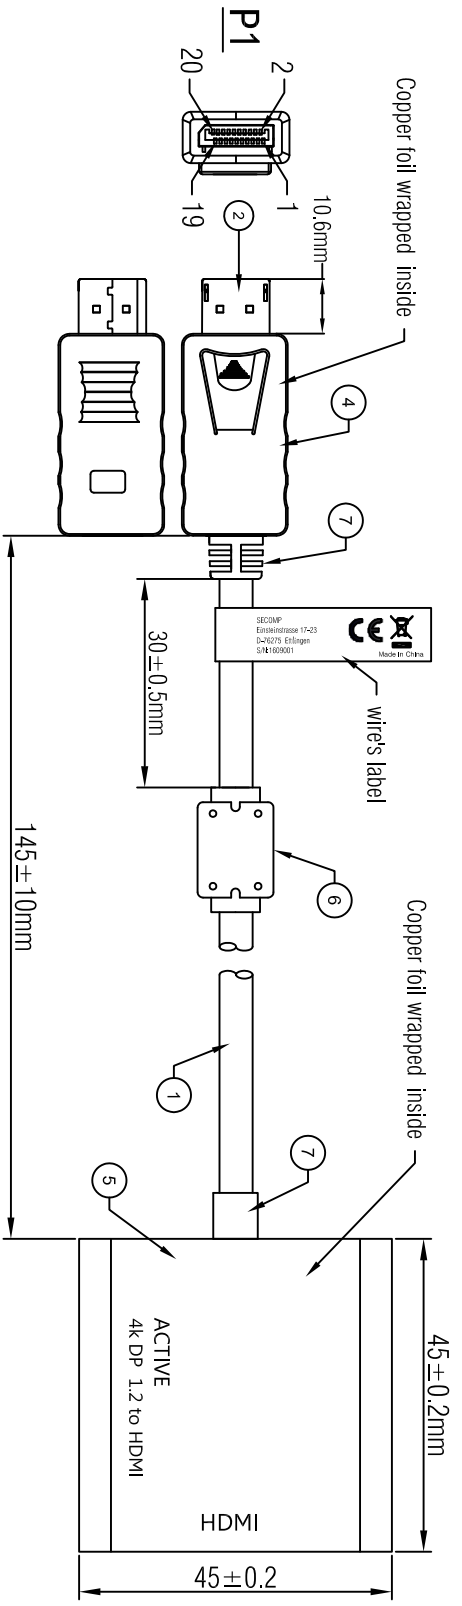

Datenblatt - Fiche technique - Data sheet

**12.03.3162**

ROLINE 4K2K DisplayPort-HDMI Adapter, v1.2, DP ST - HDMI BU, Aktiv

ROLINE 4K2K Adaptateur DisplayPort - HDMI, actif, v1.2, DP M-HDMI F

ROLINE 4K2K Adapter, active, v1.2, DP-HDMI, M/F

7	45P WHITE PVC		G
6	FERRITE CORE SIZE: 9.8*13.5*6.35mm		PCS
5	HDMI 19P FEMALE WHITE SHELL		PCS
4	DP 20P MALE WHITE SHELL		PCS
3	HDMI 19P FEMALE(White Insulator,Gold Plated 1U <sup>m</sup> )+PCBA		PCS
2	DP 20P MALE(Black Insulator,Gold Plated 1U <sup>m</sup> )		PCS
1	UL20276(32#*1P+D+AL/MY)*5+32#*5C+D+AL+B.OD=5.0mm, WHITE PVC JACKET.		PCS
NUMBER		PRODUCT SPECIFICATIONS	Quantity Unit
1	1	2	4

D			
C			
B			
VER.A	REVISE		DATE
ROLINE Cable Adapter, DP-HDMI, M/F, v1.2, white			
Item	12.03.3162		
Draw	Kobe	Date: 2016.09.27	
Approval			
Duty	F16		
Sample NO.		Drawings of 1/10 proportion	A4