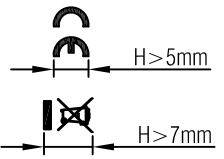

Function test:
Don't test it by test machine or test device, or it will be damaged.
It can only be tested by computer/ notebook/ player/ display device.
1. Real Test Passed 3840*2160P 30Hz.
2. Real Test Not Twinkling, Double Vision and Decolor.

7	45P WHITE PVC		G
6	FERRITE CORE SIZE: 9.8*13.5*6.35mm		PCS
5	HDMI 19P FEMALE WHITE SHELL		PCS
4	DP 20P MALE WHITE SHELL		PCS
3	HDMI 19P FEMALE(White Insulator,Gold Plated 1U^m)+PCBA		PCS
2	DP 20P MALE(Black Insulator,Gold Plated 1U^m)		PCS
1	UL20276(32#*1P+D+AL/MY)*5+32#*5C+D+AL+B.OD=5.0mm, WHITE PVC JACKET.		PCS
NUMBER		PRODUCT SPECIFICATIONS	Quantity Unit
1	1	2	4

D			
C			
B			
VER.A	REVISE		DATE
ROLINE Cable Adapter, DP-HDMI, M/F, v1.2, white			
Item	12.03.3162		
Draw	Kobe	Date: 2016.09.27	
Approval			
Duty	F16		
Sample NO.		Drawings of 1/10 proportion	A4