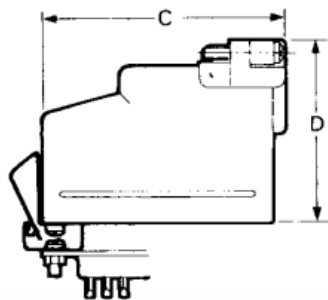

Datasheet

9 way top/side entry cover,D hood

RS Stock 467-683

Dimensions: (mm)

90° Outlet

Straight Outlet

Specifications

- Universal fitting straight & 90° outlet
- Extra Strong Cable Clamp
- Suitable for use with slide locks
- Supplied complete with clips and retainers
- UL 94V-0 rated moulded parts

- Straight or 90 outlet
- Minimum width for applications where packing density is important
- Suitable for use with slide locks