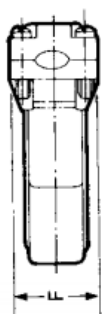

Datasheet

9 way top/side entry cover,D hood

RS Stock 467-683

Dimensions: (mm)

90° Outlet

Straight Outlet

Specifications

- Universal fitting straight & 90° outlet
- Extra Strong Cable Clamp
- Suitable for use with slide locks
- Supplied complete with clips and retainers
- UL 94V-0 rated moulded parts

- Straight or 90 outlet
- Minimum width for applications where packing density is important
- Suitable for use with slide locks