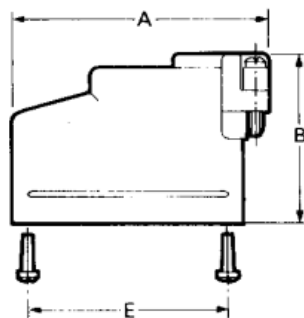

Datasheet

9 way top/side entry cover,D hood

RS Stock 467-683

Dimensions: (mm)

90° Outlet

Straight Outlet

Specifications

- Universal fitting straight & 90° outlet
- Extra Strong Cable Clamp
- Suitable for use with slide locks
- Supplied complete with clips and retainers
- UL 94V-0 rated moulded parts

- Straight or 90 outlet
- Minimum width for applications where packing density is important
- Suitable for use with slide locks