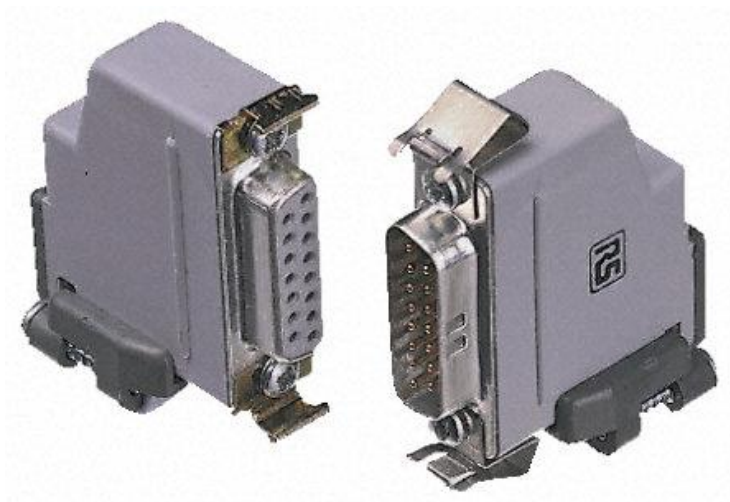

Datasheet

9 way top/side entry cover,D hood

RS Stock 467-683

Dimensions: (mm)

90° Outlet

Straight Outlet

Specifications

- Universal fitting straight & 90° outlet
- Extra Strong Cable Clamp
- Suitable for use with slide locks
- Supplied complete with clips and retainers
- UL 94V-0 rated moulded parts

- Straight or 90 outlet
- Minimum width for applications where packing density is important
- Suitable for use with slide locks