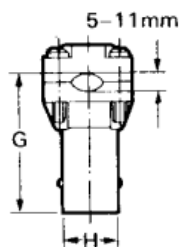

Datasheet

9 way top/side entry cover,D hood

RS Stock 467-683

Dimensions: (mm)

90° Outlet

Straight Outlet

Specifications

- Universal fitting straight & 90° outlet
- Extra Strong Cable Clamp
- Suitable for use with slide locks
- Supplied complete with clips and retainers
- UL 94V-0 rated moulded parts

- Straight or 90 outlet
- Minimum width for applications where packing density is important
- Suitable for use with slide locks