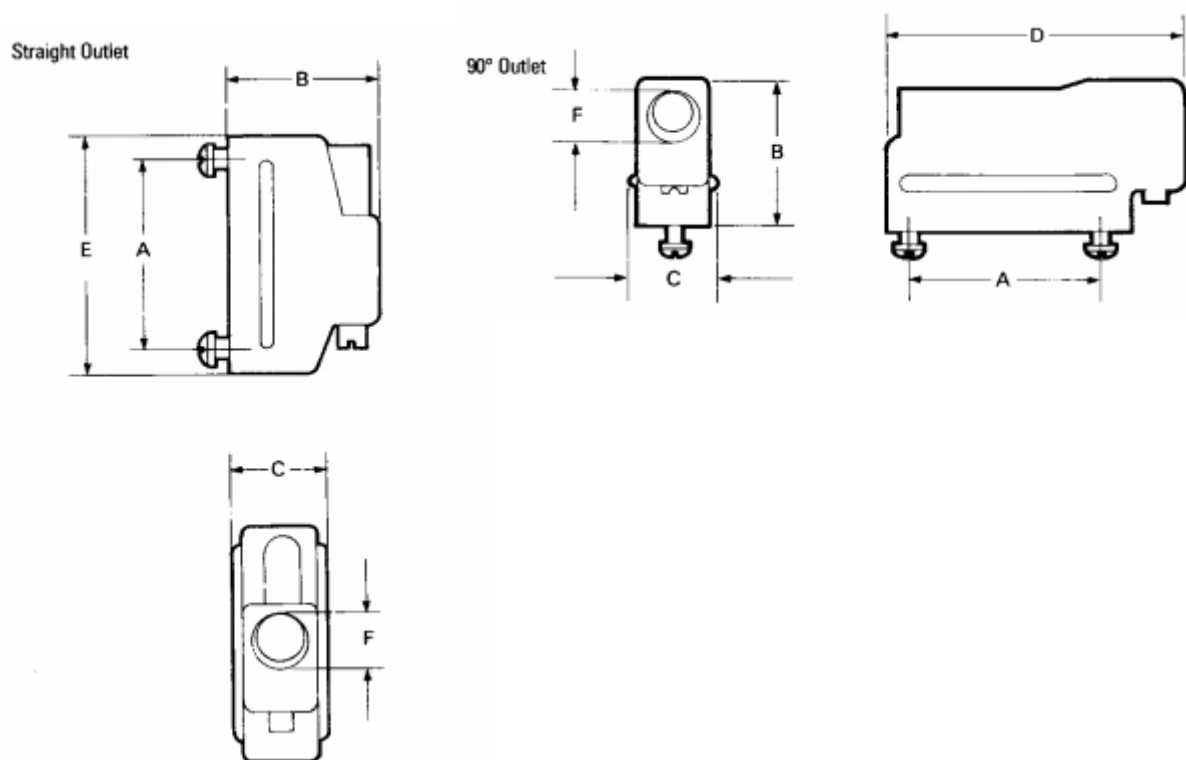

Datasheet

9 way top/side entry cover,D hood

RS Stock 467-683

Dimensions: (mm)

90° Outlet

Straight Outlet

Specifications

- Universal fitting straight & 90° outlet
- Extra Strong Cable Clamp
- Suitable for use with slide locks
- Supplied complete with clips and retainers
- UL 94V-0 rated moulded parts

- Straight or 90 outlet
- Minimum width for applications where packing density is important
- Suitable for use with slide locks