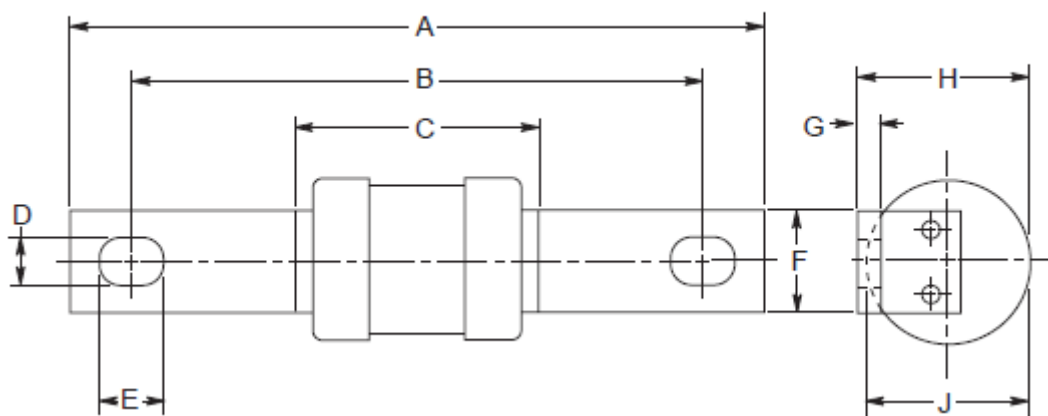

Datasheet

Industrial HRC Fuse Link

RS Stock number 521-2731

Dimensional Data:

Dimensions - mm

S/N	Amp Rating	Pre-arcing	Total @ 415V	Total @ 550V	Nom Watts Loss	Rated Voltage (AC)	A	B	D	E	F	G	H	J
521-2719	125	29,500	50,000	71,000	11	415	110.0	93.7	47.0	9.0	10.0	19.0	3.2	31.0
521-2725	160	57,000	97,000	135,000	13	415	110.0	93.7	47.0	9.0	10.0	19.0	3.2	31.0
521-2731	200	120,000	205,000	290,000	14	415	110.0	93.7	47.0	9.0	10.0	19.0	3.2	31.0

Time-Current Characteristic Curve (Full Size Curves Available)