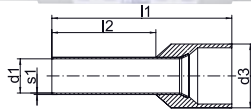

L-BOXX Mini from plastic with crimping tool and insl. cable end-sleeves 1.5 - 10 mm²

Item		Part No.		
L-BOXX from plastic with crimping tool and insl. cable end-sleeves 1.5 - 10 mm ²		LBOXXMINIK306K		
Scope of supply	Colour	Description	l2 mm	Quantity
K306K		Crimping tool for cable end-sleeves and twin cable end-sleeves 0.08 - 16 mm ²		1
K118		Hand-operated cutting tool for Cu and Al cables to 12 mm dia.		1
4728	■	Insl. cable end-sleeve, 1.5 mm ² , 14 mm	8	100
47312	■	Insl. cable end-sleeve, 2.5 mm ² , 18 mm	12	100
47412	■	Insl. cable end-sleeve, 4 mm ² , 20 mm	12	50
47512	■	Insl. cable end-sleeve, 6 mm ² , 20 mm	12	50
47612	■	Insl. cable end-sleeve, 10 mm ² , 22 mm	12	30
LBOXXMINIL		L-BOXX "Mini"		1

L-BOXX Mini from plastic with crimping tool and insl. cable end-sleeves 1.5 - 10 mm²

Item		Part No.		
L-BOXX from plastic with crimping tool and insl. cable end-sleeves 1.5 - 10 mm ²		LBOXXMINIK304K		
Scope of supply	Colour	Description	l2 mm	Quantity
K304K		K 30/4 K crimping tool for cable end-sleeves 0.08 to 16 mm ² and twin cable end-sleeves 2 x 0,5 - 2 x 6 mm ²		1
K118		Hand-operated cutting tool for Cu and Al cables to 12 mm dia.		1
4728	■	Insl. cable end-sleeve, 1.5 mm ² , 14 mm	8	100
47312	■	Insl. cable end-sleeve, 2.5 mm ² , 18 mm	12	100
47412	■	Insl. cable end-sleeve, 4 mm ² , 20 mm	12	50
47512	■	Insl. cable end-sleeve, 6 mm ² , 20 mm	12	50
47612	■	Insl. cable end-sleeve, 10 mm ² , 22 mm	12	30
LBOXXMINIL		L-BOXX "Mini"		1