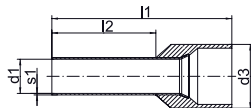

L-BOXX Mini from plastic with crimping tool and insl. cable end-sleeves 1.5 - 10 mm²

Item		Part No.		
L-BOXX from plastic with crimping tool and insl. cable end-sleeves 1.5 - 10 mm ²		LBOXXMINIK306K		
Scope of supply	Colour	Description	l2 mm	Quantity
K306K		Crimping tool for cable end-sleeves and twin cable end-sleeves 0.08 - 16 mm ²		1
K118		Hand-operated cutting tool for Cu and Al cables to 12 mm dia.		1
4728	■	Insl. cable end-sleeve, 1.5 mm ² , 14 mm	8	100
47312	■	Insl. cable end-sleeve, 2.5 mm ² , 18 mm	12	100
47412	■	Insl. cable end-sleeve, 4 mm ² , 20 mm	12	50
47512	■	Insl. cable end-sleeve, 6 mm ² , 20 mm	12	50
47612	■	Insl. cable end-sleeve, 10 mm ² , 22 mm	12	30
LBOXXMINIL		L-BOXX "Mini"		1

L-BOXX Mini from plastic with crimping tool and insl. cable end-sleeves 1.5 - 10 mm²

Item		Part No.		
L-BOXX from plastic with crimping tool and insl. cable end-sleeves 1.5 - 10 mm ²		LBOXXMINIK304K		
Scope of supply	Colour	Description	l2 mm	Quantity
K304K		K 30/4 K crimping tool for cable end-sleeves 0.08 to 16 mm ² and twin cable end-sleeves 2 x 0,5 - 2 x 6 mm ²		1
K118		Hand-operated cutting tool for Cu and Al cables to 12 mm dia.		1
4728	■	Insl. cable end-sleeve, 1.5 mm ² , 14 mm	8	100
47312	■	Insl. cable end-sleeve, 2.5 mm ² , 18 mm	12	100
47412	■	Insl. cable end-sleeve, 4 mm ² , 20 mm	12	50
47512	■	Insl. cable end-sleeve, 6 mm ² , 20 mm	12	50
47612	■	Insl. cable end-sleeve, 10 mm ² , 22 mm	12	30
LBOXXMINIL		L-BOXX "Mini"		1