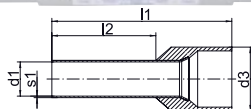

L-BOXX Mini from plastic with crimping tool and insl. cable end-sleeves 1.5 - 10 mm²

Item		Part No.		
L-BOXX from plastic with crimping tool and insl. cable end-sleeves 1.5 - 10 mm²		LBOXXMINIK3014K		
Scope of supply	Colour	Description	l2 mm	Quantity
K3014K		Crimping tool for cable end-sleeves and twin cable end-sleeves 0.14 - 10 mm²		1
K118		Hand-operated cutting tool for Cu and Al cables to 12 mm dia.		1
4728	■	Insl. cable end-sleeve, 1.5 mm², 14 mm	8	100
47312	■	Insl. cable end-sleeve, 2.5 mm², 18 mm	12	100
47412	■	Insl. cable end-sleeve, 4 mm², 20 mm	12	50
47512	■	Insl. cable end-sleeve, 6 mm², 20 mm	12	50
47612	■	Insl. cable end-sleeve, 10 mm², 22 mm	12	30
LBOXXMINIL		L-BOXX "Mini"		1