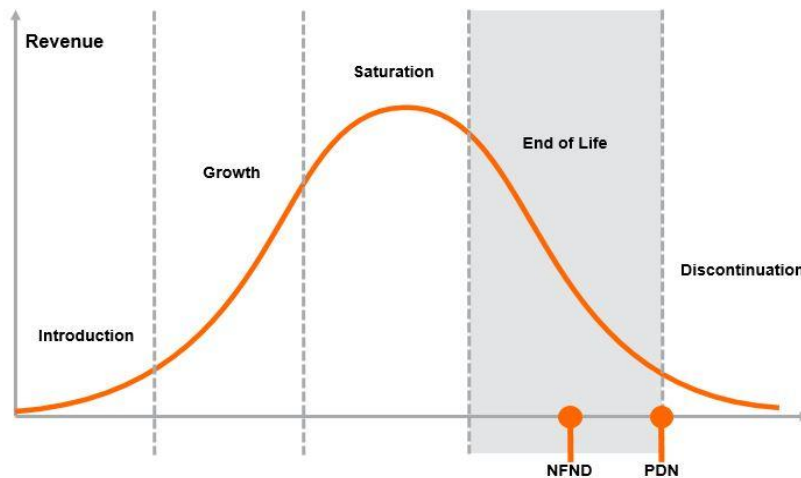

Not For New Design OS-NFND-2026-001

03 June 2026

Expected discontinuation date:	Q1/2028: KW C2L5L2.TK; KW C3L5L2.TK; KW2 C2LPL3.TK; KW3 C3LPL3.TK; KW2 C2LNL3.TK; KW3 C3LNL3.TK Q4/2029: KW HHL631.TK; KW2 HML631.TK; KW3 HNL631.TK; KW4 HPL631.TK; KW CWLPM3.T1; KW CWLPM3.TK
Reason:	The following products have reached their end of life.
Actions:	Please use our recommended replacement for new designs. If they may not fit, please contact your local sales office for other solutions. Additionally we ask you to switch for running project as soon as possible to the proposed replacement. Anyway please check your demand and feedback your requested lifetime of these products. Attention: Q# already announced to be in phase-out process will not be impacted. Dates published in corresponding PDN will be kept.