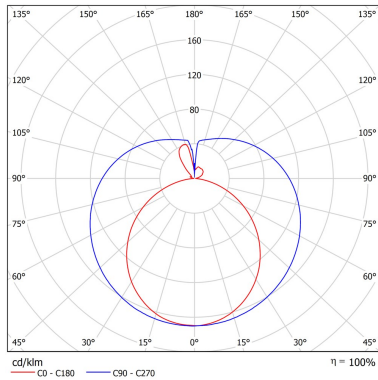

### Physical data

Lamp included	No
Lamp_equiv_dim_equal	Yes
Diameter (mm)	28
Single package volume (dm3)	3.34328
Single product gross weight (kg)	0.484
Single packaging weight (kg)	0.2
Outer package net weight (kg)	2.84
Outer package gross weight (kg)	5.849
Outer package volume (dm3)	50.715
Outer packaging weight (kg)	3.009
IP rating	IP20
Nominal Product Length (mm)	1513
Max. Length base to base (mm) - A	1499
Length base to pin Min-Max (mm) - B	1506
Max. Lamp Length (mm) - C/L	1513
Max. Lamp Diameter (mm) - D	28
Weight (kg)	0.284

### PHOTOMETRY