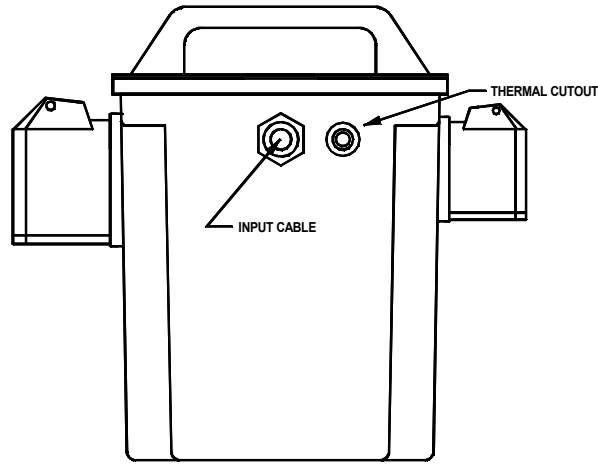

# RS Pro Datasheet

Stock No: 1226710

WIRING ARRANGEMENT

## PORTABLE TOOL TRANSFORMER

<b>INPUT</b>	<b>230V 50/60Hz</b>
<b>OUTPUT</b>	<b>110V CTE</b>
<b>RATING</b>	<b>3.3kVA INTERMITTENT 5 MINS ON 15 MINS OFF</b>
<b>THERMAL CUTOUT</b>	<b>10AMP</b>
<b>OUTPUT SOCKETS</b>	<b>1x16A - 1x32A BSEN60309 - IP44</b>
<b>INPUT PLUG</b>	<b>13A BS1363</b>
<b>ENCLOSURE</b>	<b>GRP - COLOUR YELLOW</b>
<b>WEIGHT</b>	<b>18 KGS</b>