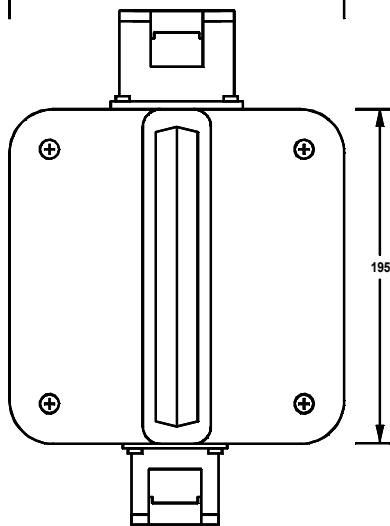

# RS Pro Datasheet

Stock No: 1226710

WIRING ARRANGEMENT

## PORTABLE TOOL TRANSFORMER

<b>INPUT</b>	<b>230V 50/60Hz</b>
<b>OUTPUT</b>	<b>110V CTE</b>
<b>RATING</b>	<b>3.3kVA INTERMITTENT 5 MINS ON 15 MINS OFF</b>
<b>THERMAL CUTOUT</b>	<b>10AMP</b>
<b>OUTPUT SOCKETS</b>	<b>1x16A - 1x32A BSEN60309 - IP44</b>
<b>INPUT PLUG</b>	<b>13A BS1363</b>
<b>ENCLOSURE</b>	<b>GRP - COLOUR YELLOW</b>
<b>WEIGHT</b>	<b>18 KGS</b>