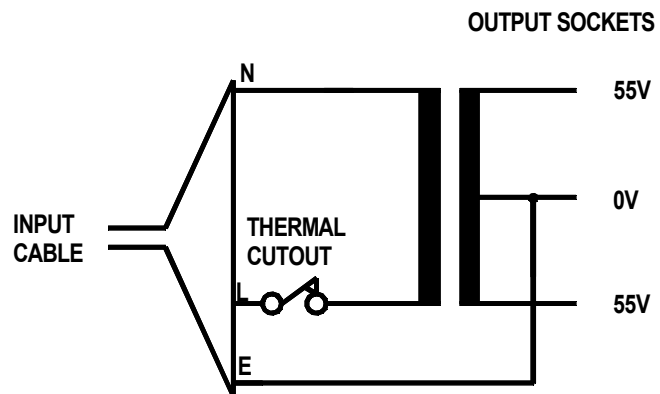

# RS Pro Datasheet

Stock No: 1226710

WIRING ARRANGEMENT

## PORTABLE TOOL TRANSFORMER

<b>INPUT</b>	<b>230V 50/60Hz</b>
<b>OUTPUT</b>	<b>110V CTE</b>
<b>RATING</b>	<b>3.3kVA INTERMITTENT 5 MINS ON 15 MINS OFF</b>
<b>THERMAL CUTOUT</b>	<b>10AMP</b>
<b>OUTPUT SOCKETS</b>	<b>1x16A - 1x32A BSEN60309 - IP44</b>
<b>INPUT PLUG</b>	<b>13A BS1363</b>
<b>ENCLOSURE</b>	<b>GRP - COLOUR YELLOW</b>
<b>WEIGHT</b>	<b>18 KGS</b>