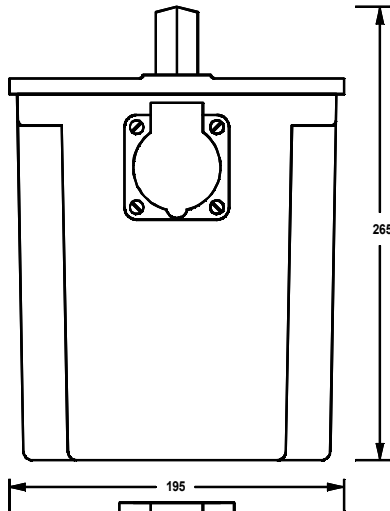

# RS Pro Datasheet

Stock No: 1226710

WIRING ARRANGEMENT

## PORTABLE TOOL TRANSFORMER

<b>INPUT</b>	<b>230V 50/60Hz</b>
<b>OUTPUT</b>	<b>110V CTE</b>
<b>RATING</b>	<b>3.3kVA INTERMITTENT 5 MINS ON 15 MINS OFF</b>
<b>THERMAL CUTOUT</b>	<b>10AMP</b>
<b>OUTPUT SOCKETS</b>	<b>1x16A - 1x32A BSEN60309 - IP44</b>
<b>INPUT PLUG</b>	<b>13A BS1363</b>
<b>ENCLOSURE</b>	<b>GRP - COLOUR YELLOW</b>
<b>WEIGHT</b>	<b>18 KGS</b>