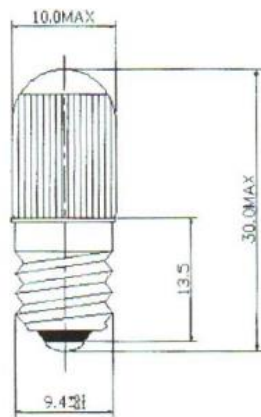

Datasheet

Orange Neon Indicator Lamp

RS Stock number 655-9435

Dimensions: (mm)

| Structure | | Design Characteristics | |
|---------------|--------|------------------------|-----------------|
| Bulb Type | T10x30 | Voltage | 220/250V |
| Bulb Diameter | 10.0mm | Amperage | 0.6mA±10% |
| Length | 30.0mm | Gas Type | Neon Gas Filled |
| Base Type | E10 | Life Hours | 50,000Hours |